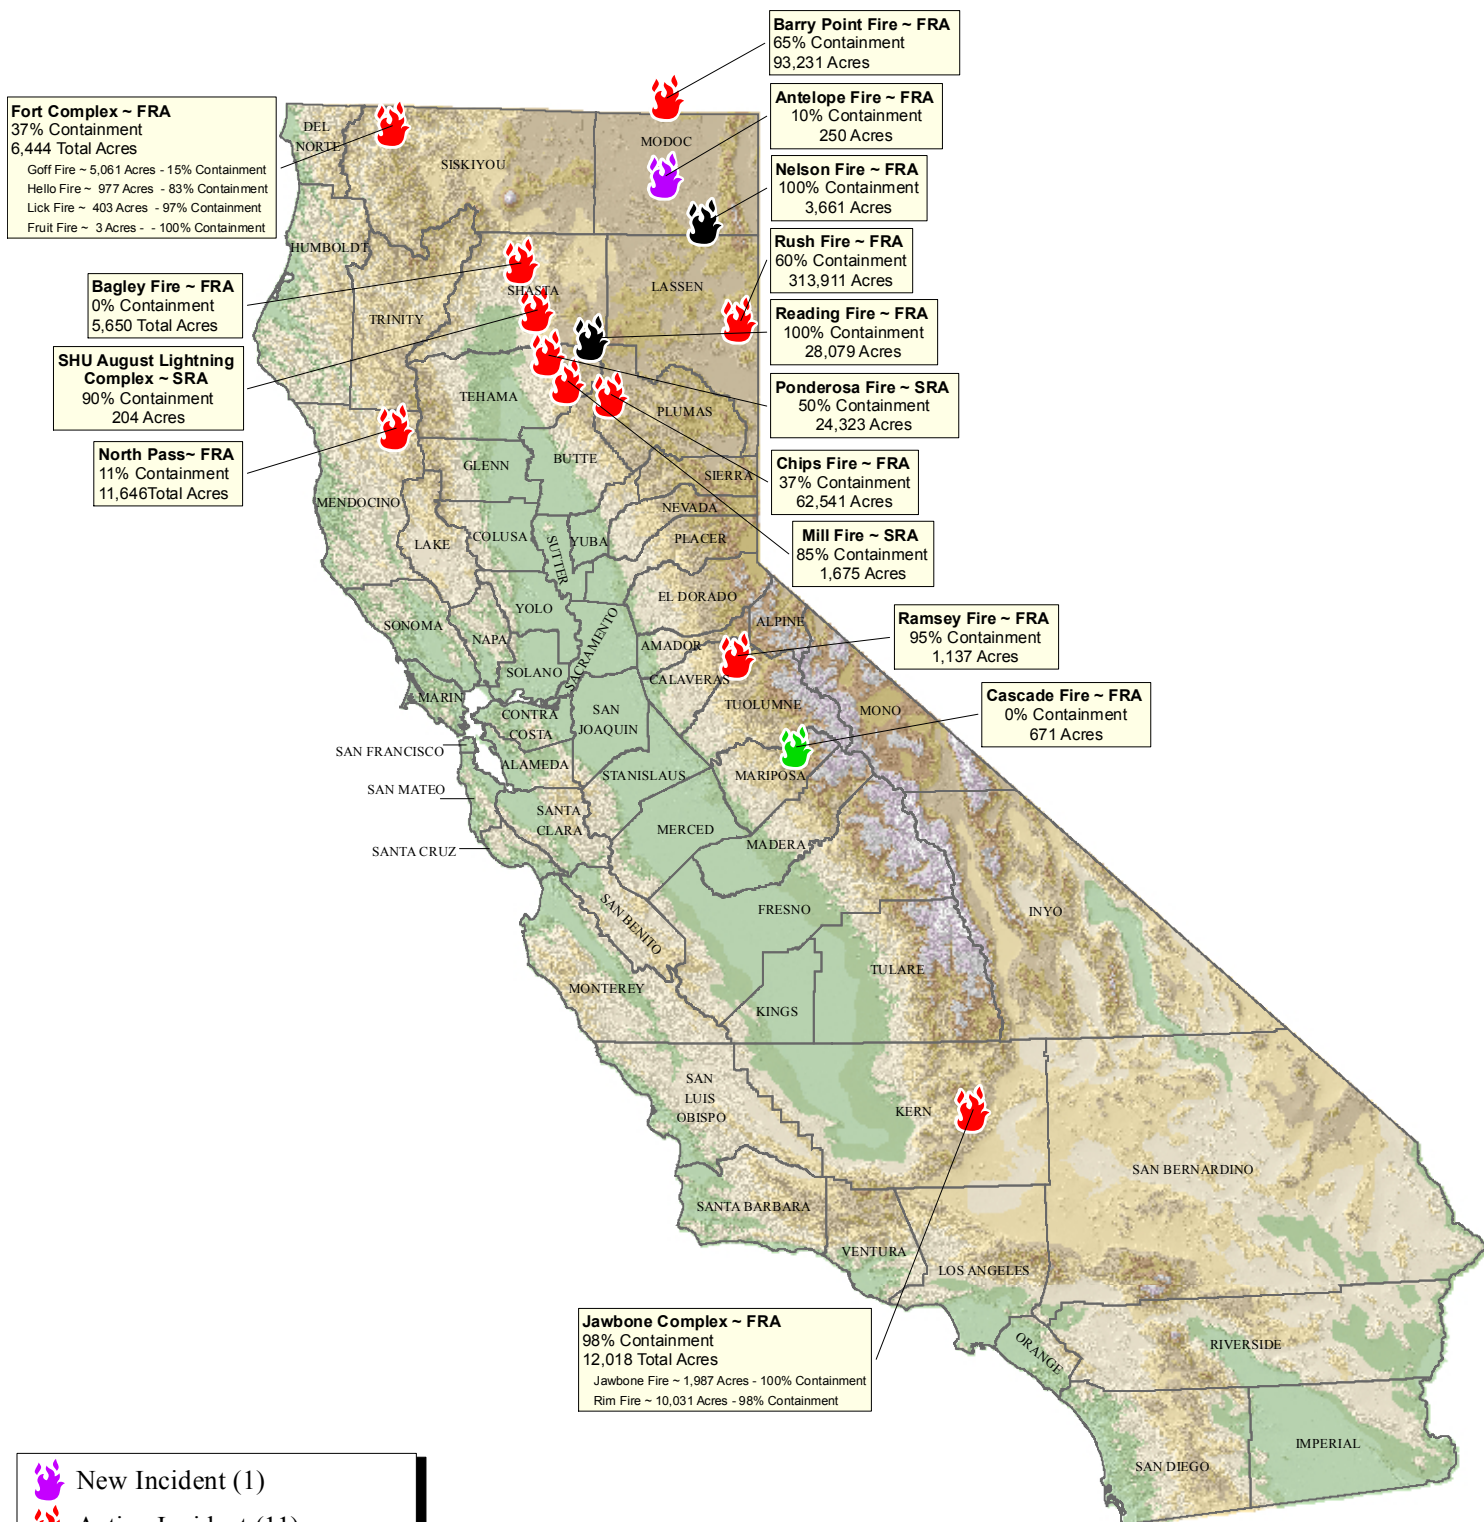

# CALIFORNIA WILDFIRES

## as of 8/22/12 - 0800 Hours

- New Incident (1)
- Active Incident (11)
- Contained Incident (2)
- Resource Benefit Incident (1)

Total of 15 Incidents identified on map

Please Note: Fire locations are rough estimates based upon various field sources