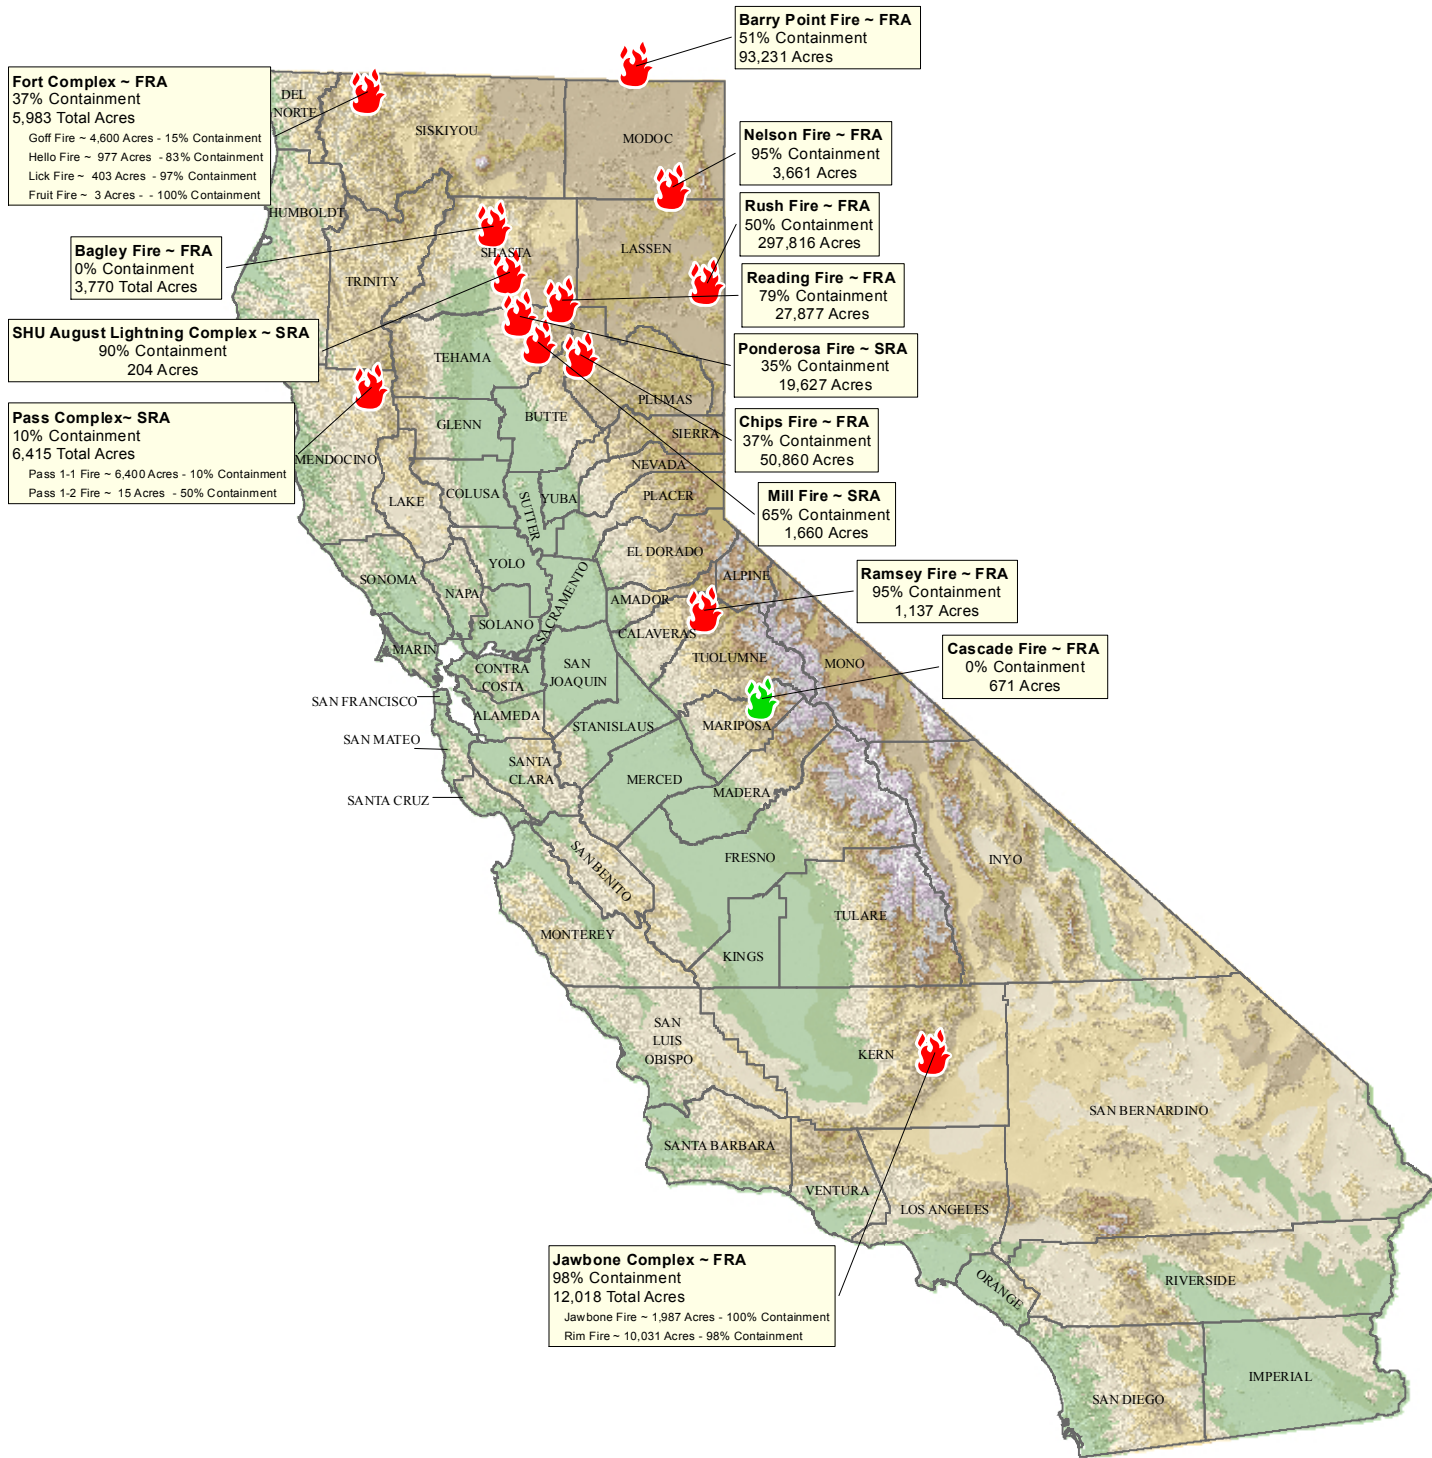

CALIFORNIA WILDFIRES

as of 8/21/12 - 0800 Hours

Active Incident (13)

Resource Benefit Incident (1)

Total of 14 Incidents identified on map

Please Note: Fire locations are rough estimates based upon various field sources