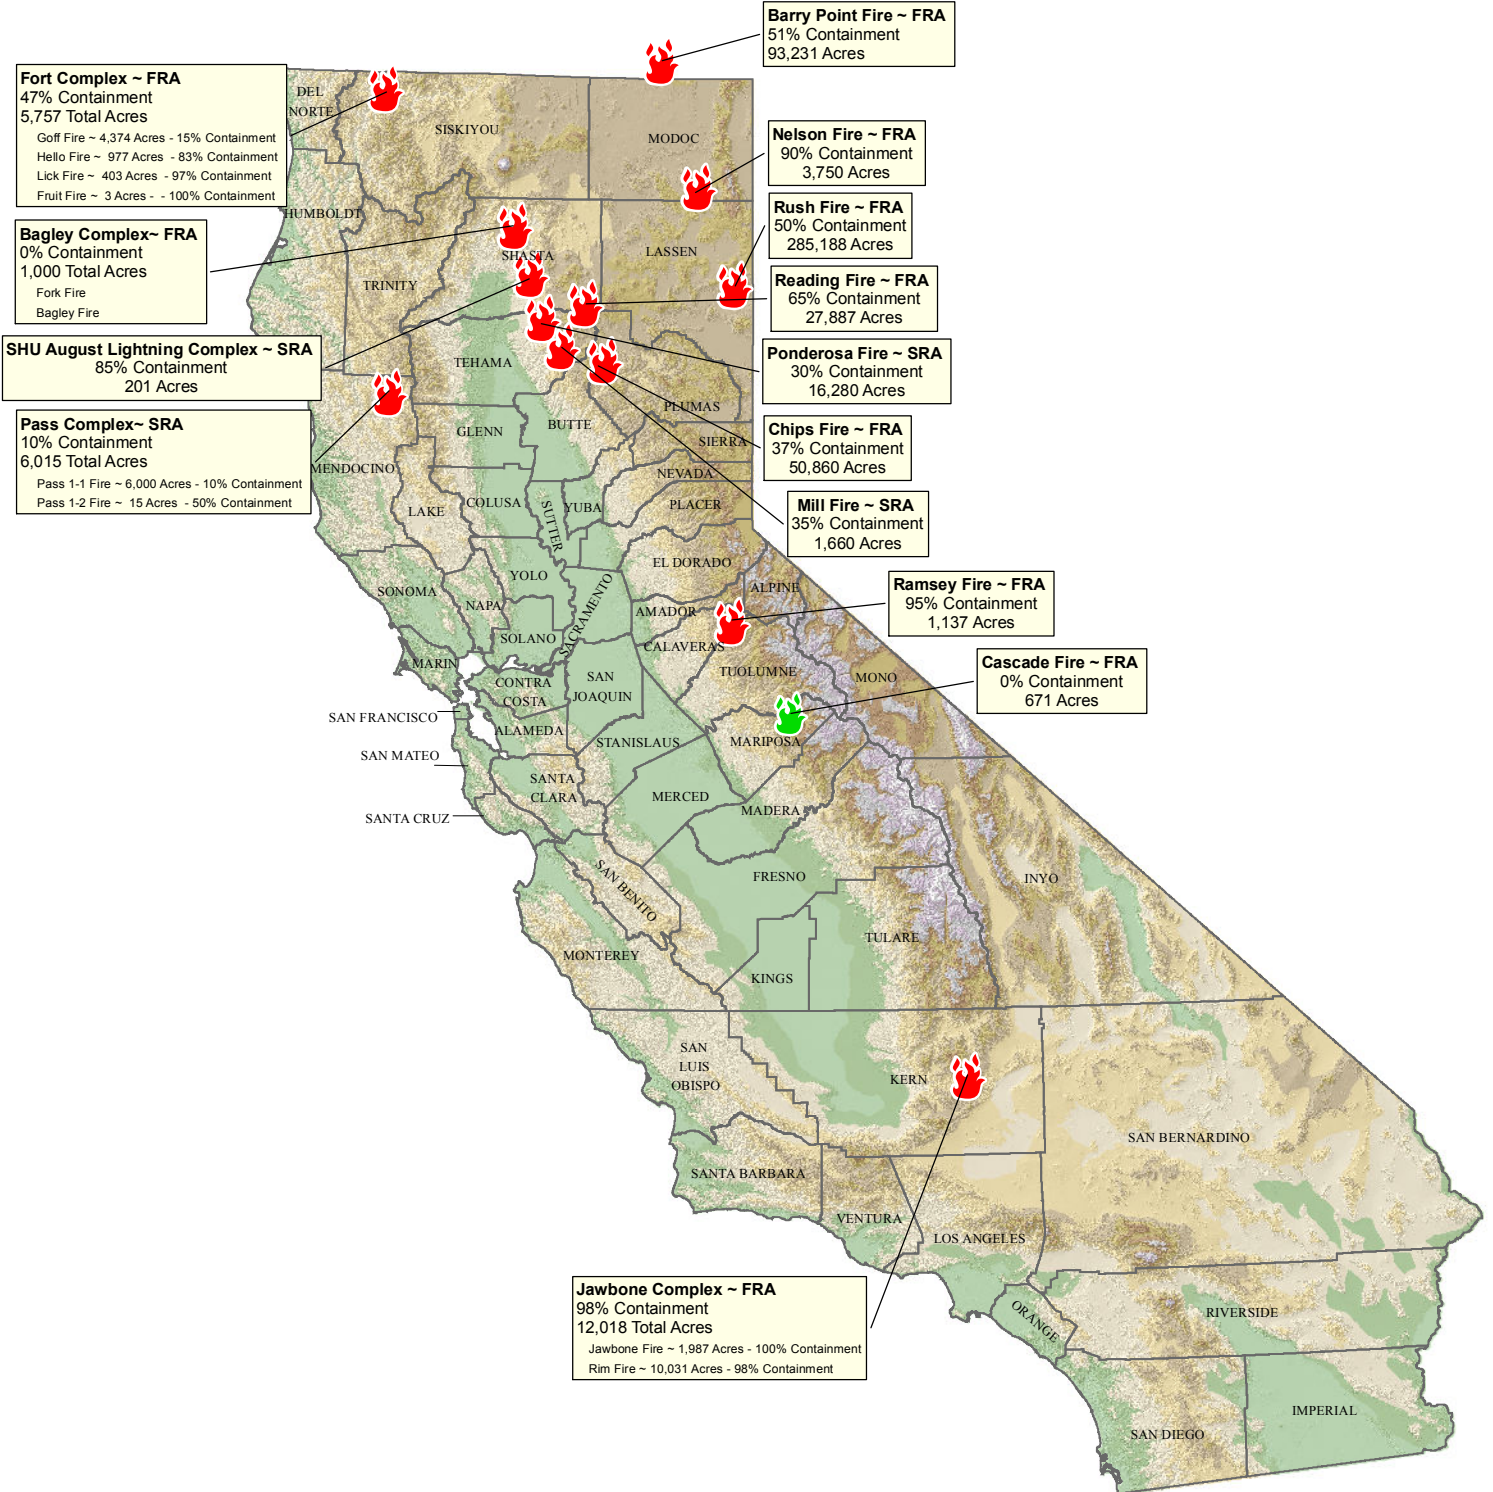

CALIFORNIA WILDFIRES

as of 8/20/12 - 1900 Hours

 Active Incident (13)

 Resource Benefit Incident (1)

Total of 14 Incidents identified on map

Please Note: Fire locations are rough estimates based upon various field sources