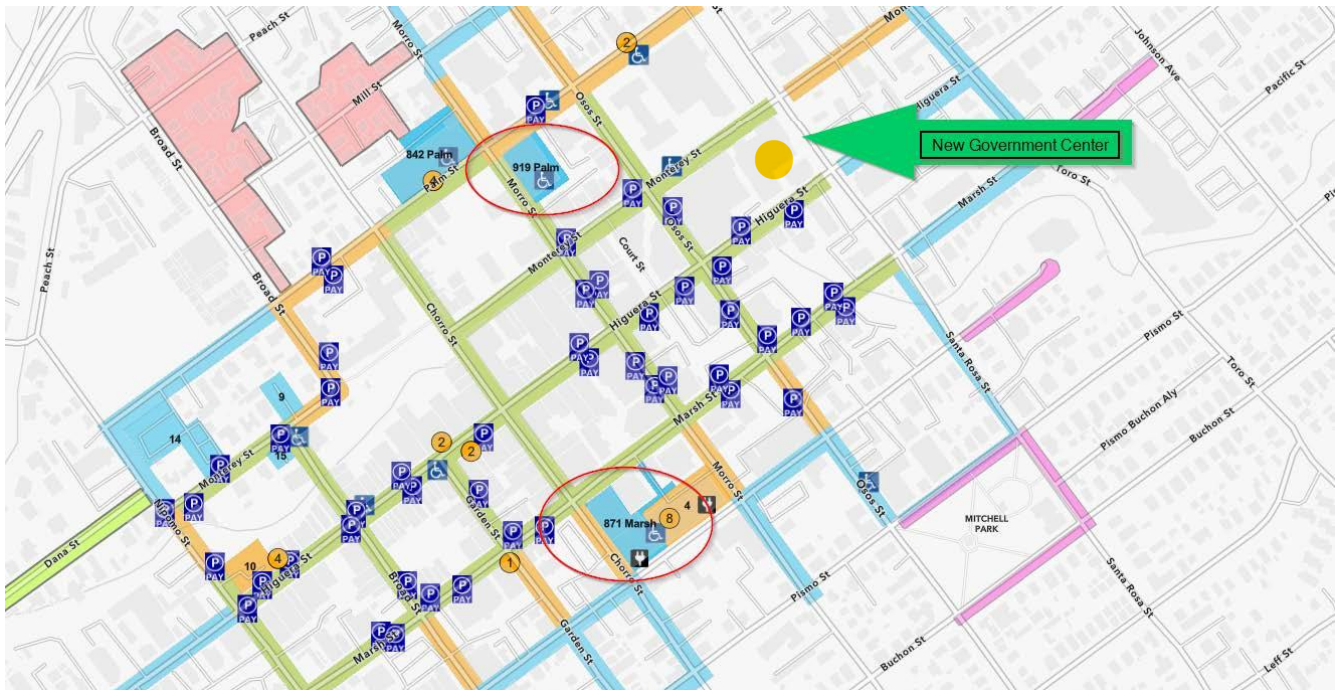

Parking Locations in San Luis Obispo

If you are here visiting the County Government Center, located at 1055 Monterey Street, San Luis Obispo, CA and are looking for public parking, refer to the information below.

Downtown parking structures are located at: 919 Palm and 871 Marsh

APPROVED RATES STARTING JULY 1, 2023:

City council approved a new rate structure that will go into effect on July 1, 2023. The new rates in downtown structures will be as follows:

- Hourly rate: \$3
- Max daily rate: \$12 (including Sundays)
- Lost ticket fee: \$12
- First hour free will only be available for San Luis Obispo County residents who register for the [Park Local pilot program](#)
- Overnight Parking Rate \$15.00 (applies from 12am to 5am)