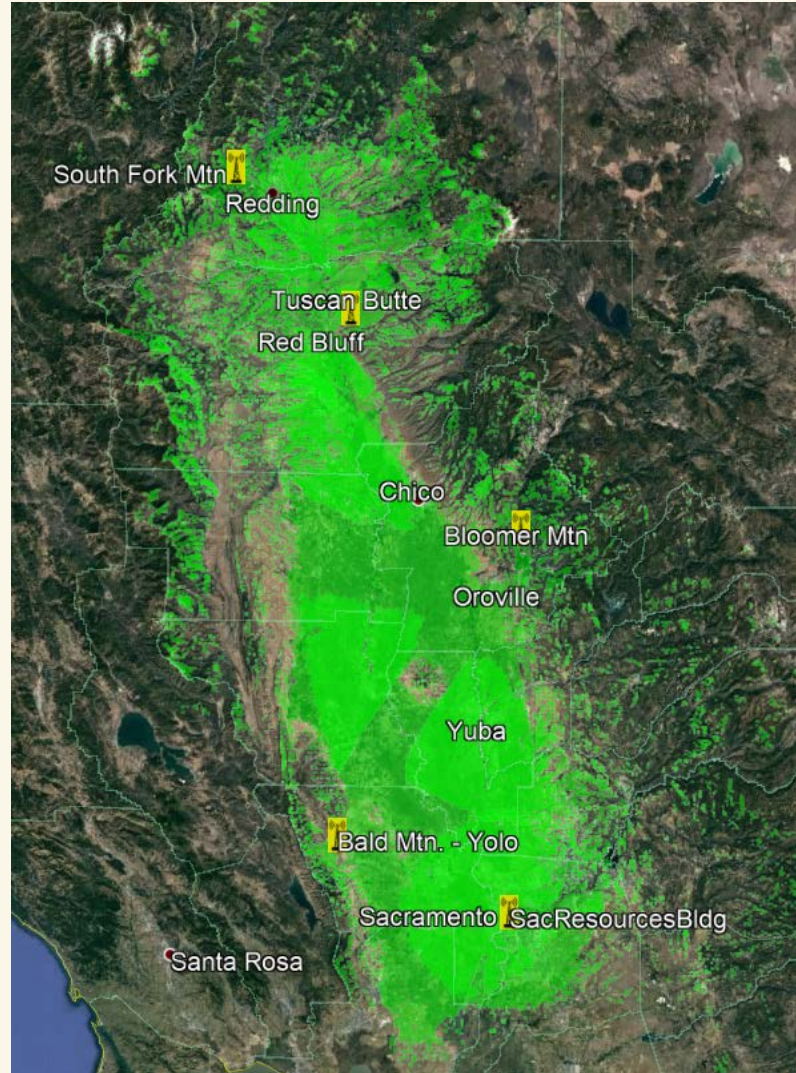

# PHASE 2 NORTH VALLEY REGION: REDDING TO SACRAMENTO

## PREDICTED COVERAGE, SPRING 2021

This is a map of Phase 2 showing the predicted coverage in the North Valley Region from Sacramento to Redding. This region is expected to be operational in wide area trunking in the Spring of 2021.

The map shows five repeater sites in this region located at Bald Mountain, Bloomer Mountain, Tuscan Butte, South Fork Mountain, and the Capitol in downtown Sacramento.