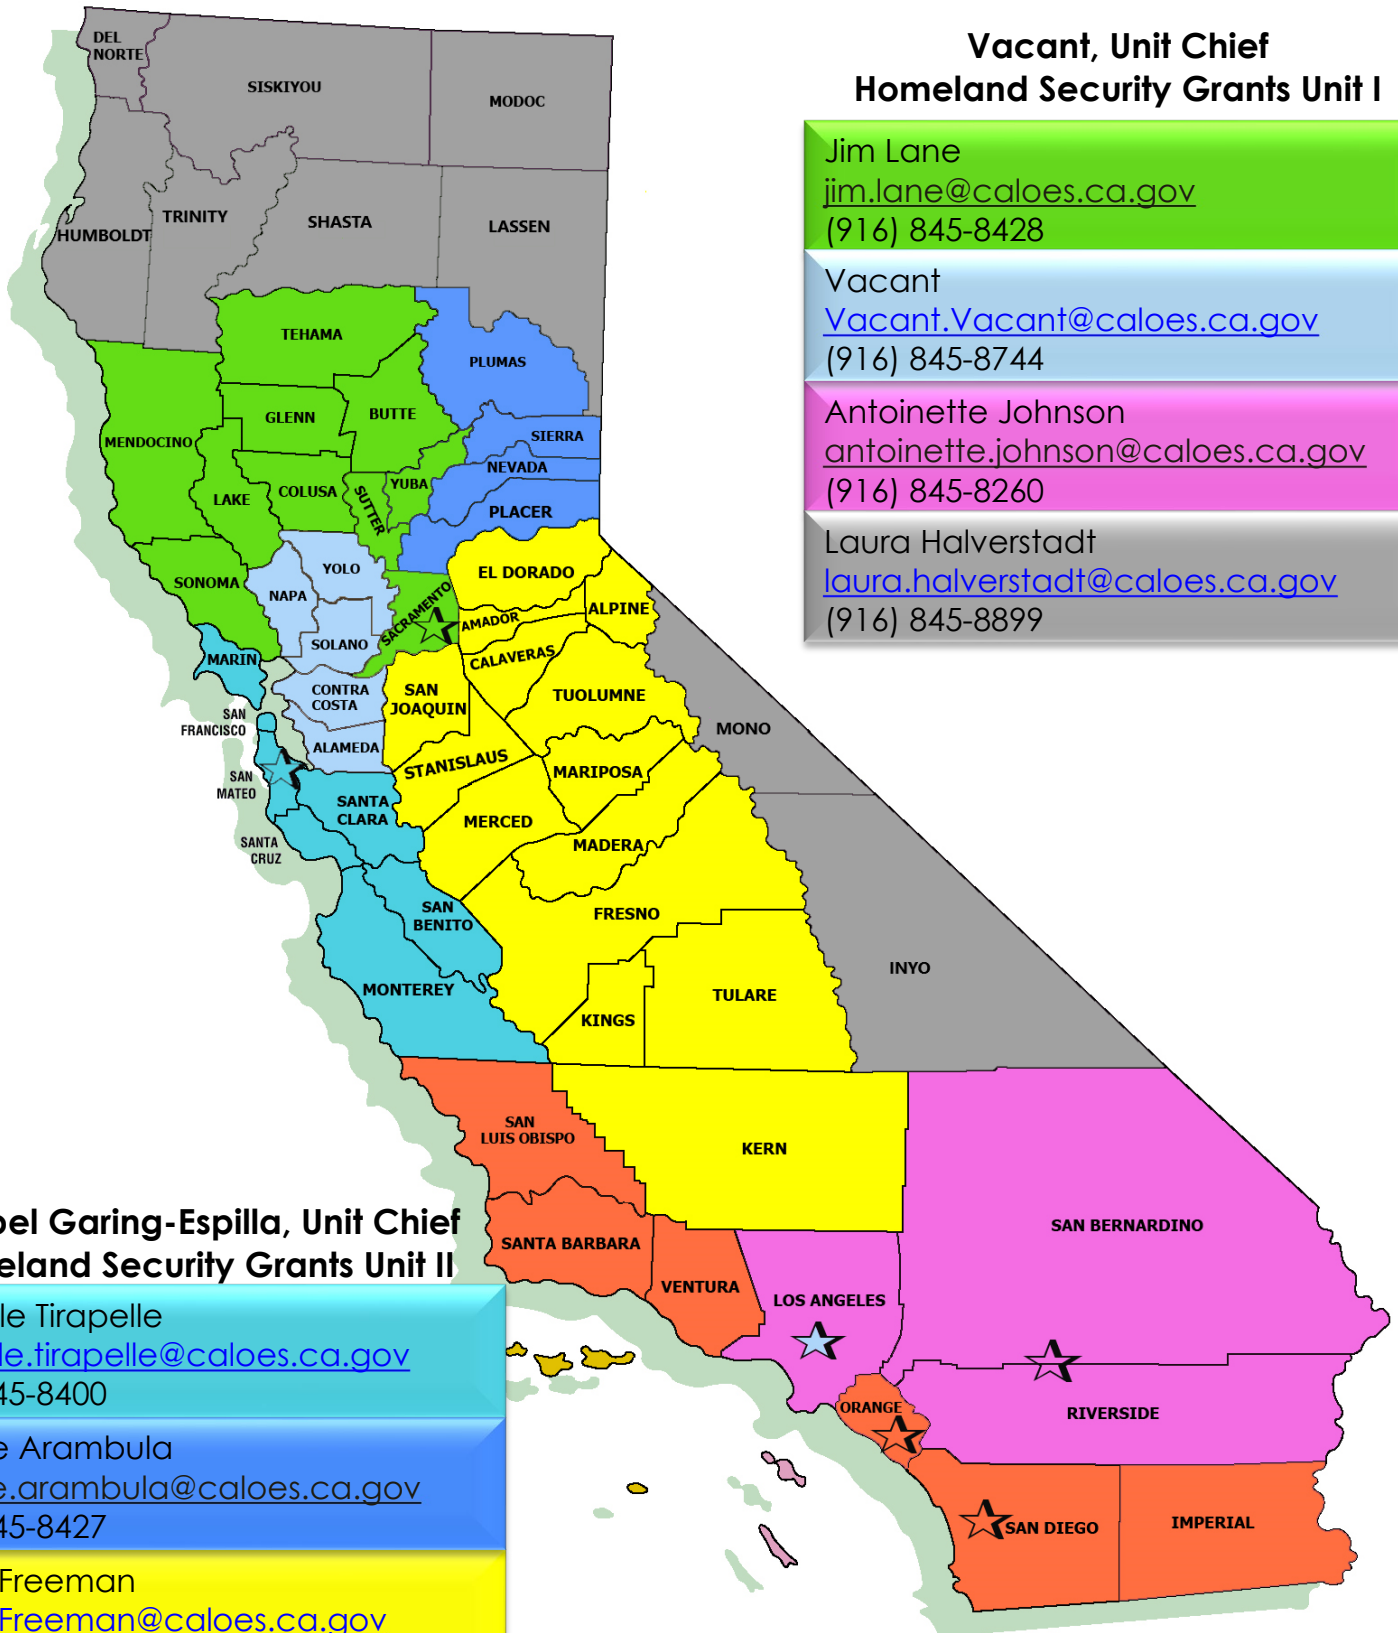

California Governor's Office of Emergency Services Homeland Security Grant Division Regional Assignments Map

Vacant, Unit Chief Homeland Security Grants Unit I

Jim Lane
jim.lane@caloes.ca.gov
 (916) 845-8428

Vacant coordinates to County of Alameda, Contra Costa, City of Los Angeles, Napa, Solano, and Yolo.

Antoinette Johnson coordinates to County of Imperial, Los Angeles, Los Angeles RTAC (LA JRIC), Riverside, Riverside/San Bernardino/Ontario UASI, and San Bernardino.

Tyrone Freeman coordinates to County of Alpine, Amador, Calaveras, El Dorado, Fresno, Kern, Kings, Madera, Mariposa, Merced, San Joaquin, Stanislaus, Tulare, and Tuolumne.