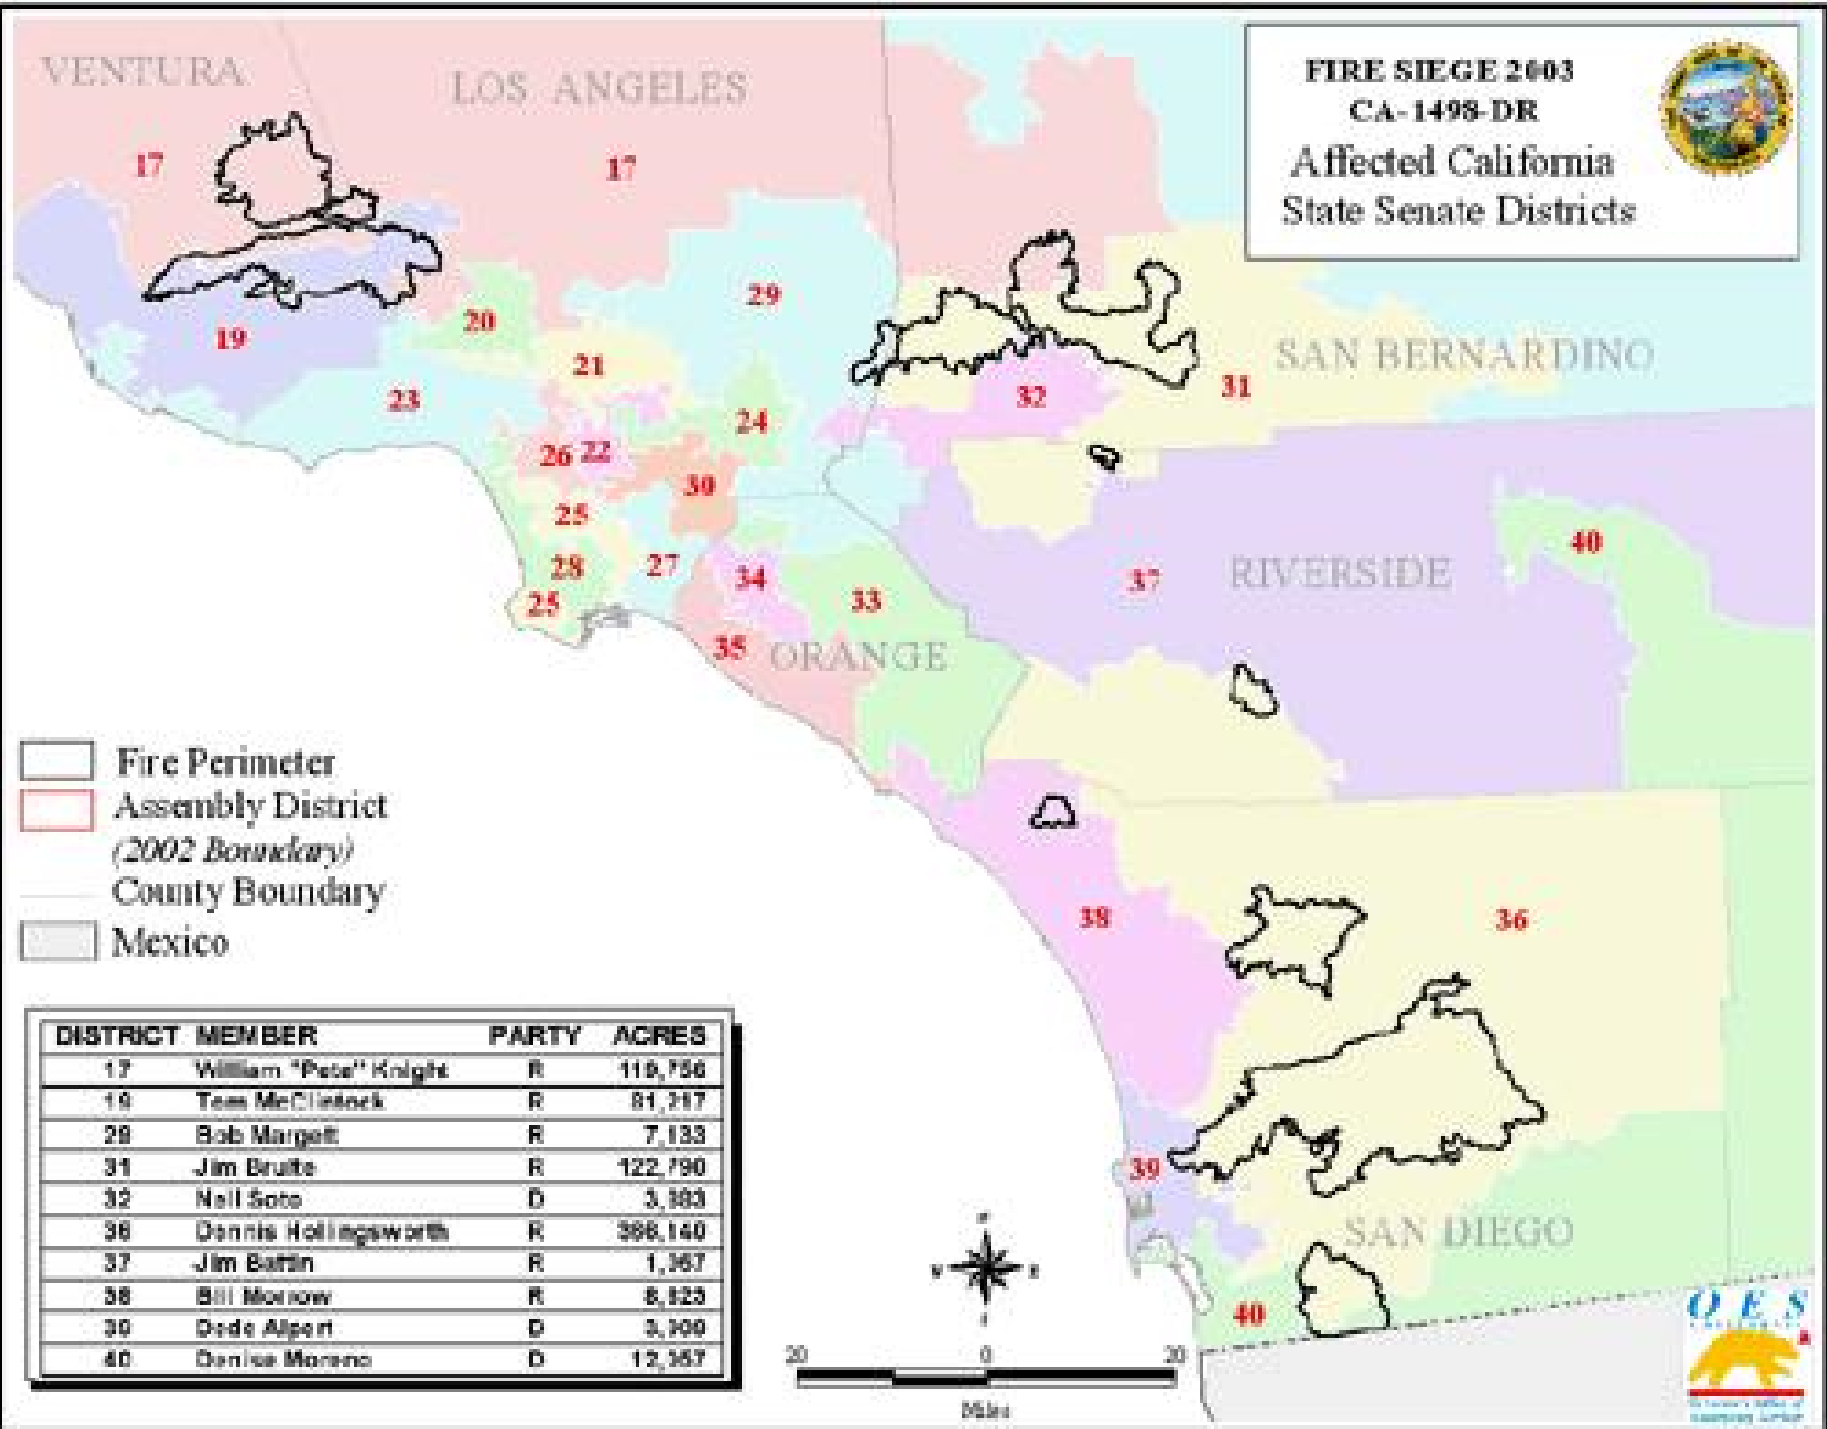

FIRE SIEGE 2003
CA-1498-DR
Affected California
State Senate Districts

- Fire Perimeter
- Assembly District (2002 Boundary)
- County Boundary
- Mexico

DISTRICT	MEMBER	PARTY	ACRES
17	William "Pete" Knight	R	118,756
19	Tom McClintock	R	81,317
29	Bob Margitt	R	7,133
31	Jim Brulte	R	122,790
32	Nell Soto	D	3,883
36	Dennis Hollingsworth	R	388,140
37	Jim Baffin	R	1,367
38	Bill Morrison	R	8,823
39	Dede Alpert	D	3,700
40	Denise Moreno	D	12,367