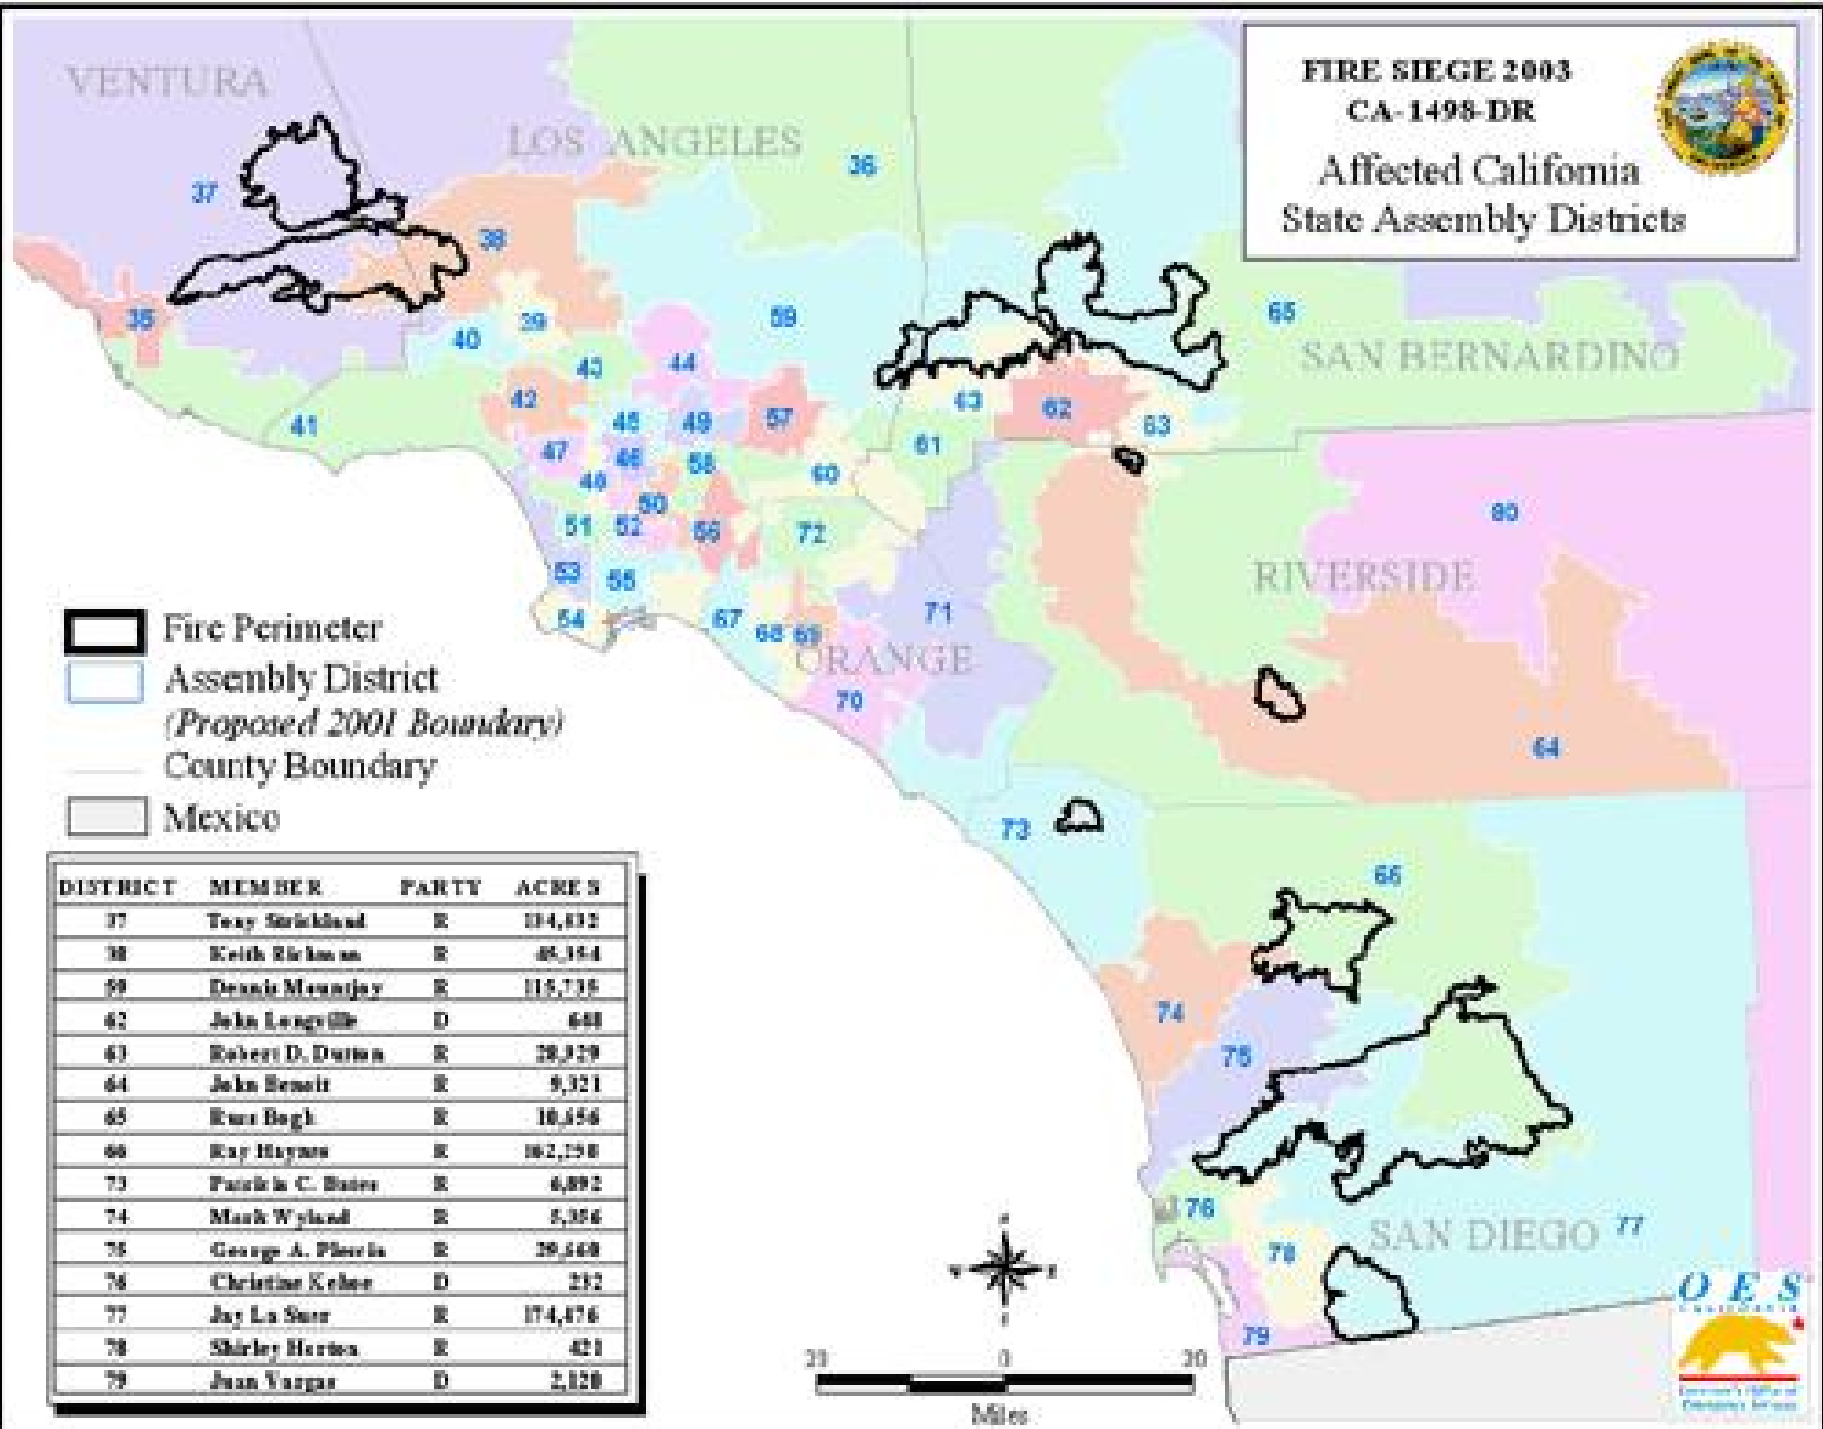

**FIRE SIEGE 2003**  
**CA-1498-DR**  
 Affected California  
 State Assembly Districts

- Fire Perimeter
- Assembly District  
*(Proposed 2001 Boundary)*
- County Boundary
- Mexico

DISTRICT	MEMBER	PARTY	ACRES
37	Teoy Strickland	R	114,812
38	Keith Rickman	R	85,154
39	Debbie Muntjer	R	115,735
42	John Longville	D	648
43	Robert D. Dutton	R	28,729
44	John Bennett	R	9,321
45	Russ Bugh	R	18,456
46	Ray Haynes	R	182,198
73	Patrick C. Bates	R	6,892
74	Mark Wyland	R	5,356
75	George A. Pflerin	R	28,448
76	Christine Kehee	D	232
77	Jay La Sore	R	174,476
78	Shirley Horton	R	421
79	Juan Vargas	D	2,828