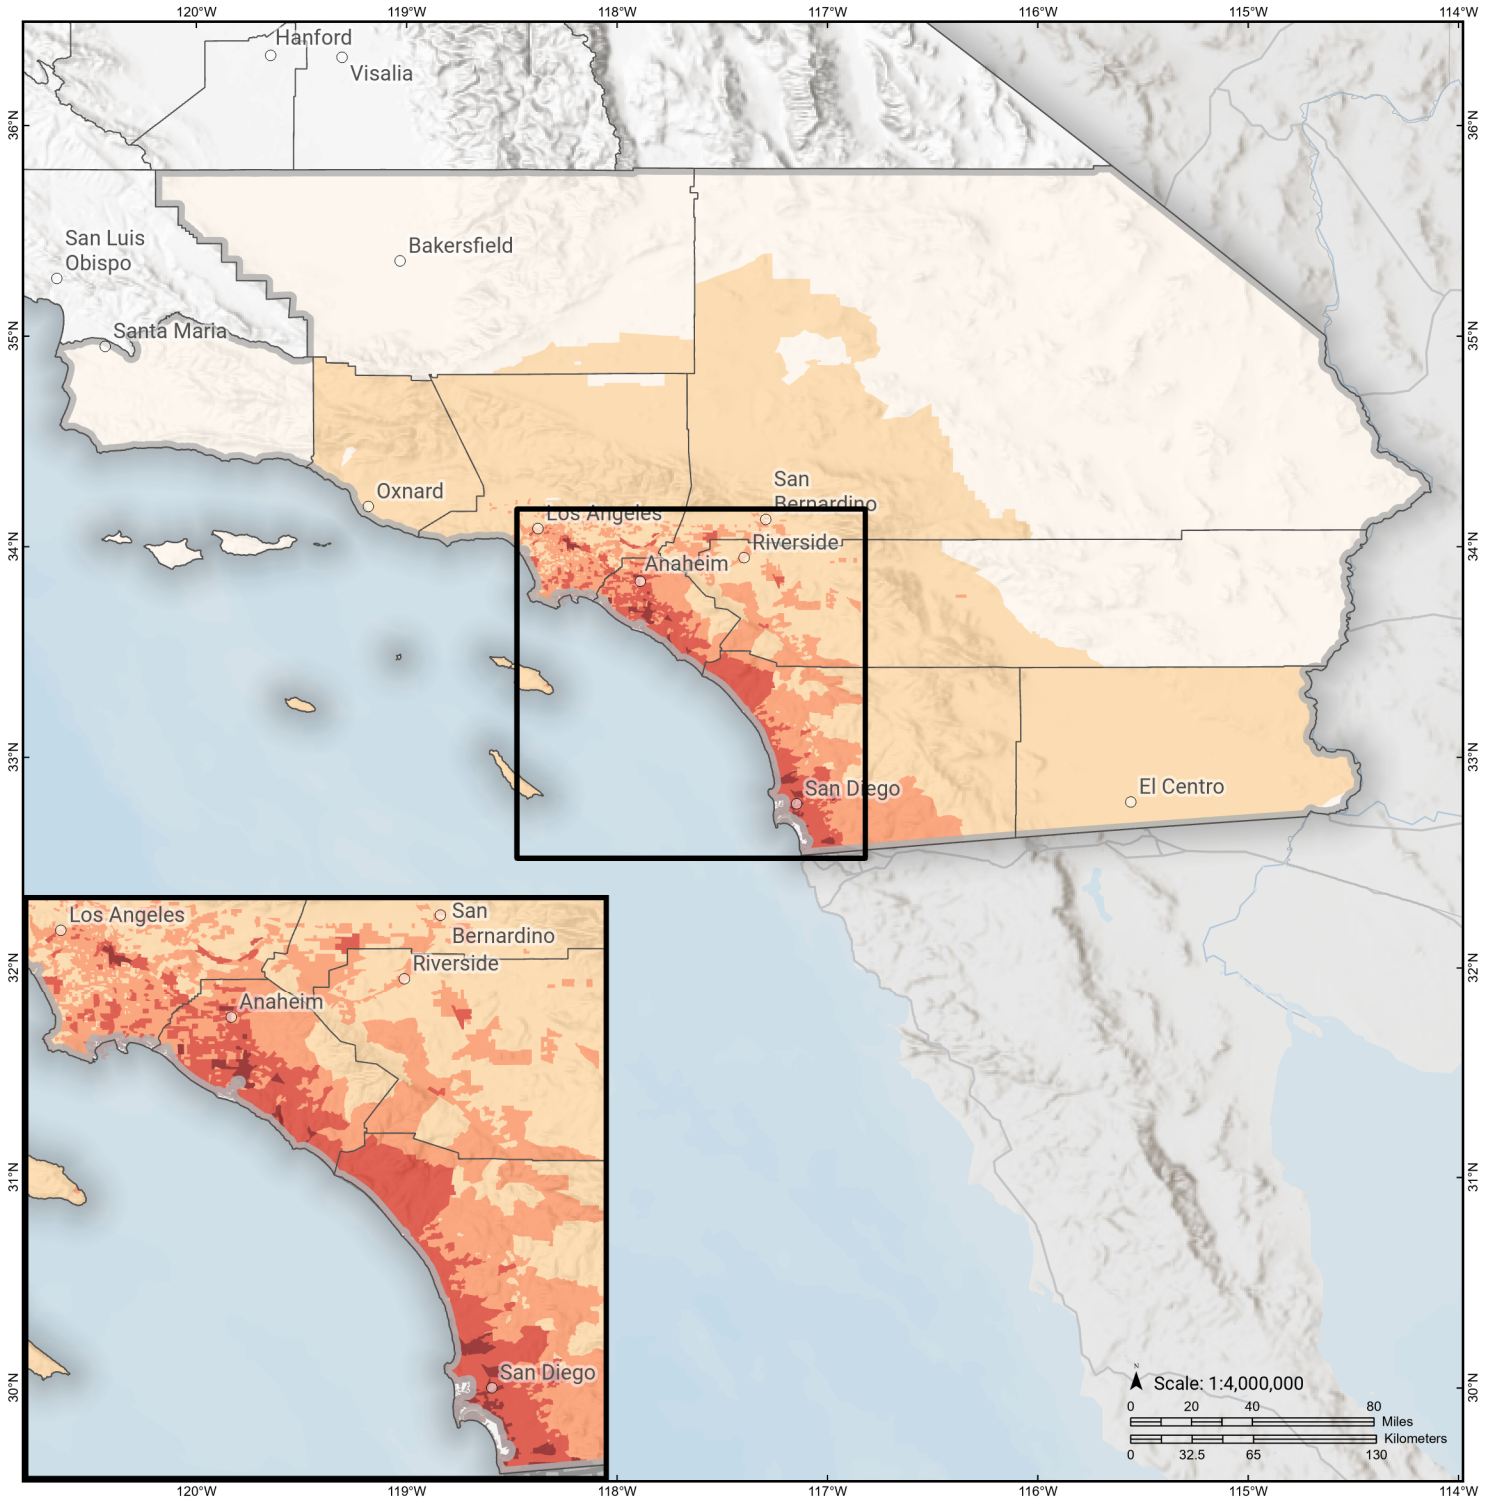

Coronado Bank alt2

Debris Generated by Census Tract

Study Region: Coronado Bank alt2
Scenario: coronadobankalt2shaw_m7p38_se

Debris Generated (in tons)