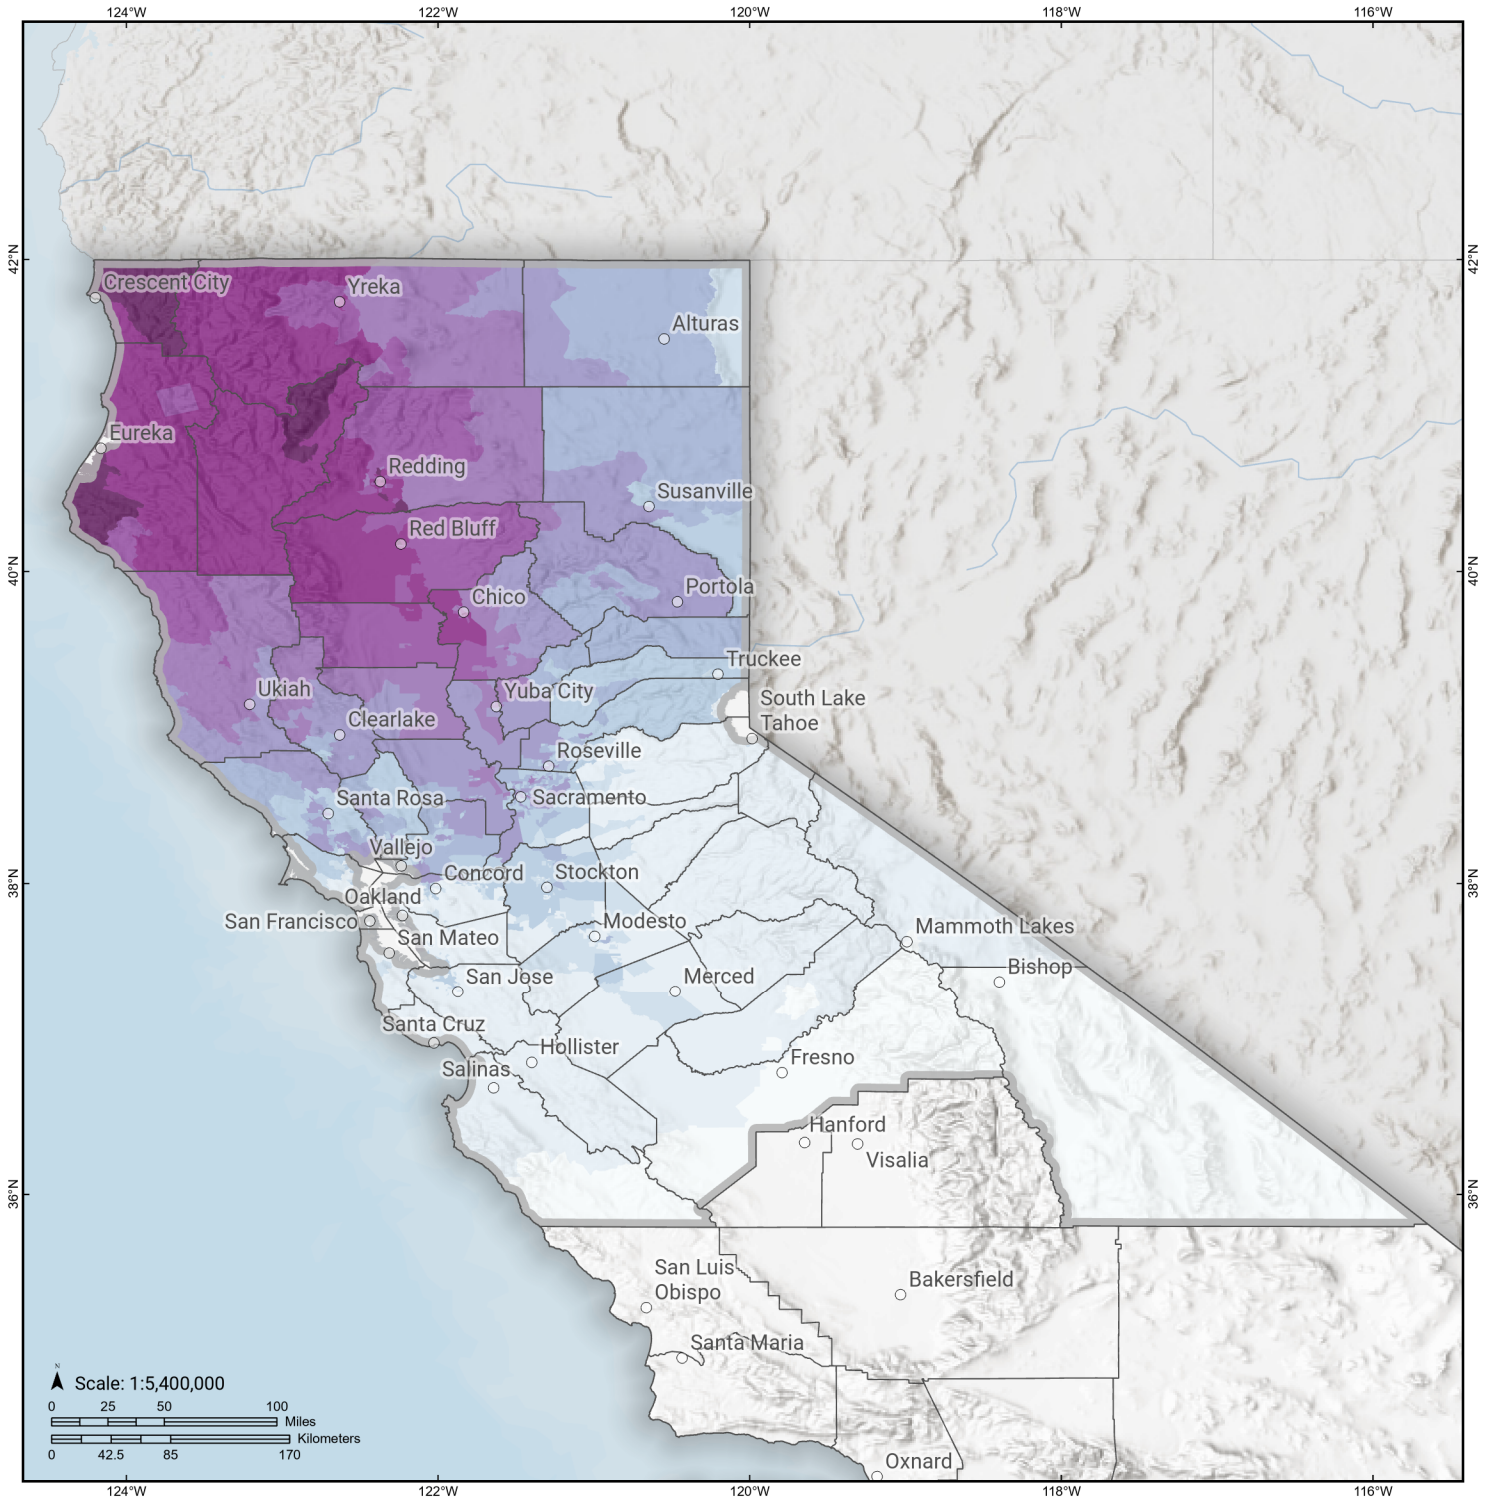

# Cascadia Megathrust

## Total Building Related Economic Loss by Census Tract

**Study Region:** Cascadia Megathrust - whole CSZ Characteristic largest M branch

**Scenario:** cascadia\_sub0\_m9p34\_se

**Economic Loss** (in thousands of USD \$)