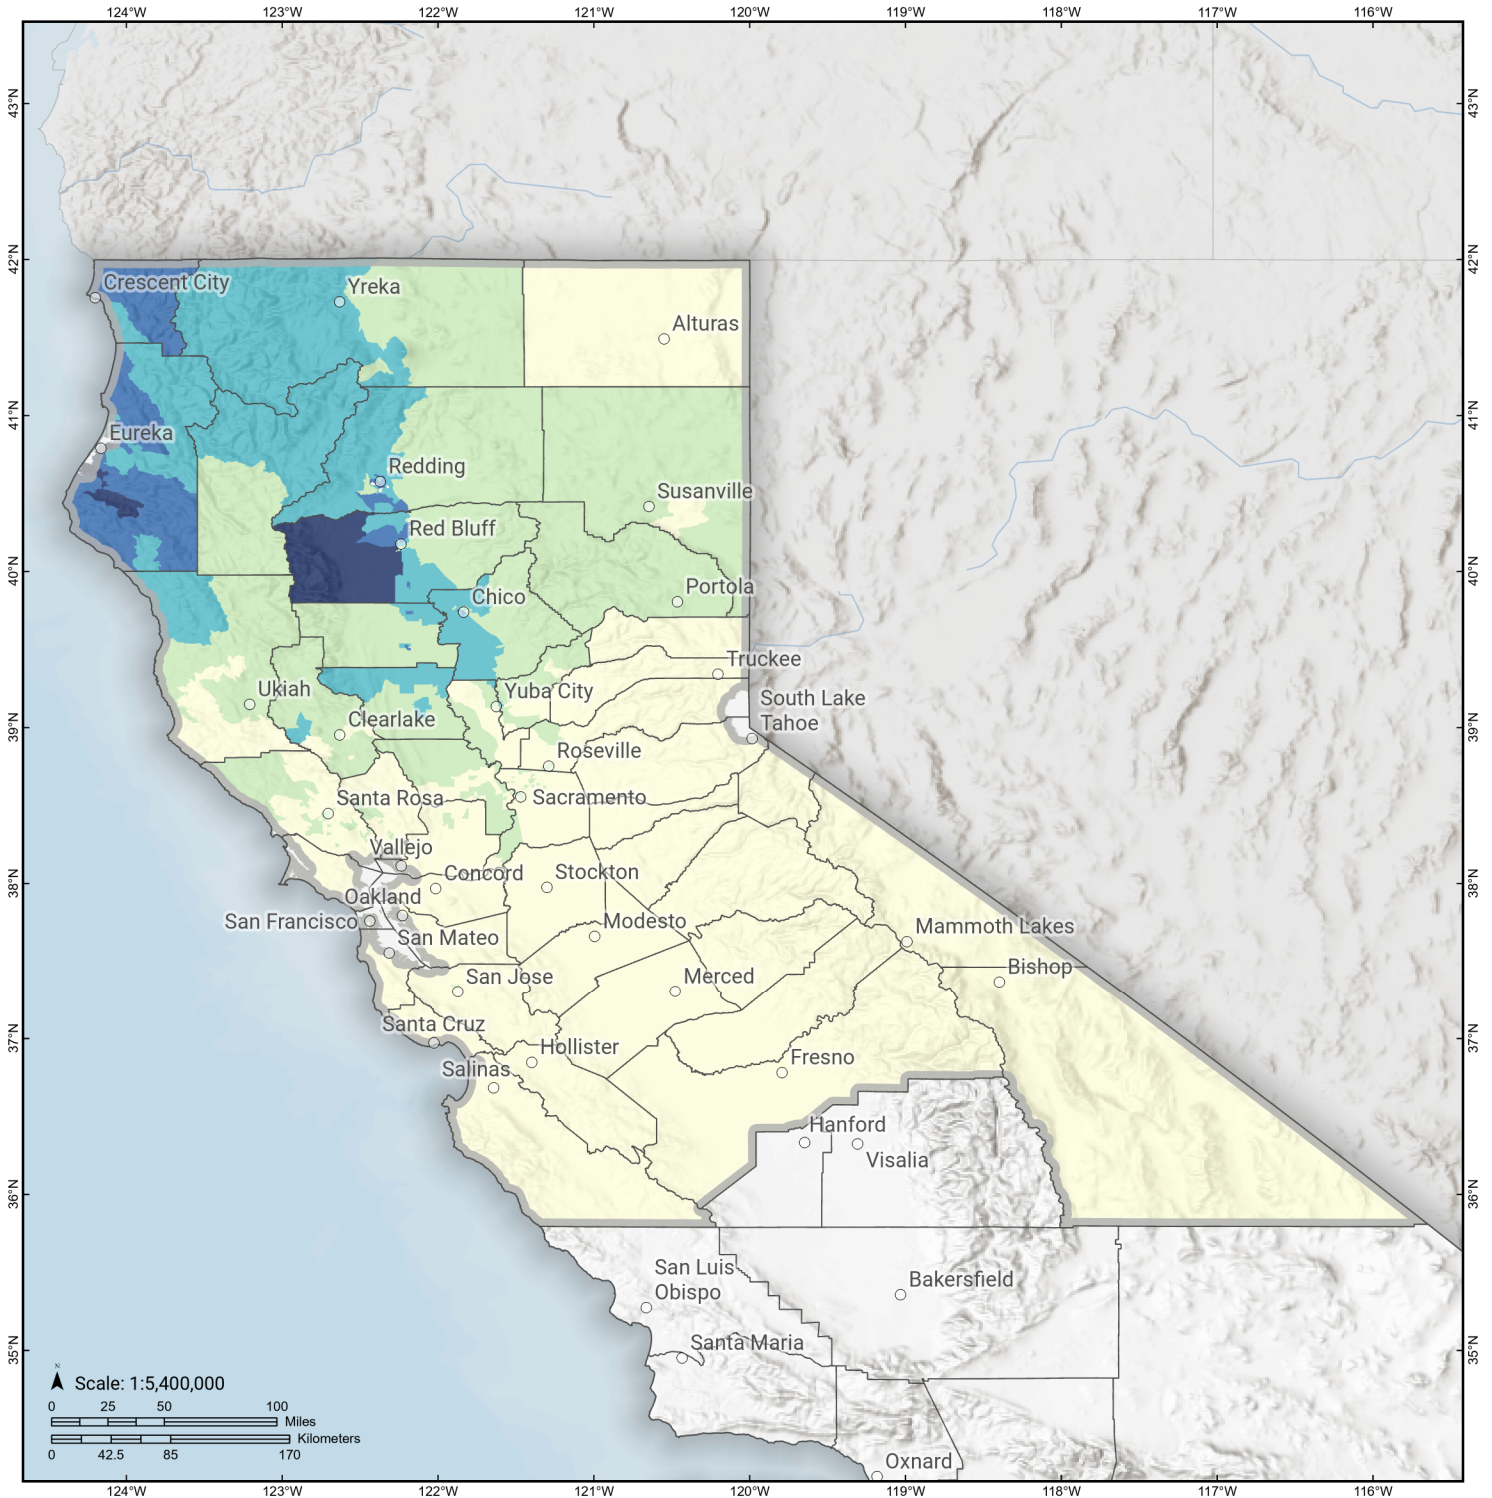

# Cascadia Megathrust

## Displaced Households by Census Tract

**Study Region:** Cascadia Megathrust - whole CSZ Characteristic largest M branch  
**Scenario:** cascadia\_sub0\_m9p34\_se

### Displaced Households