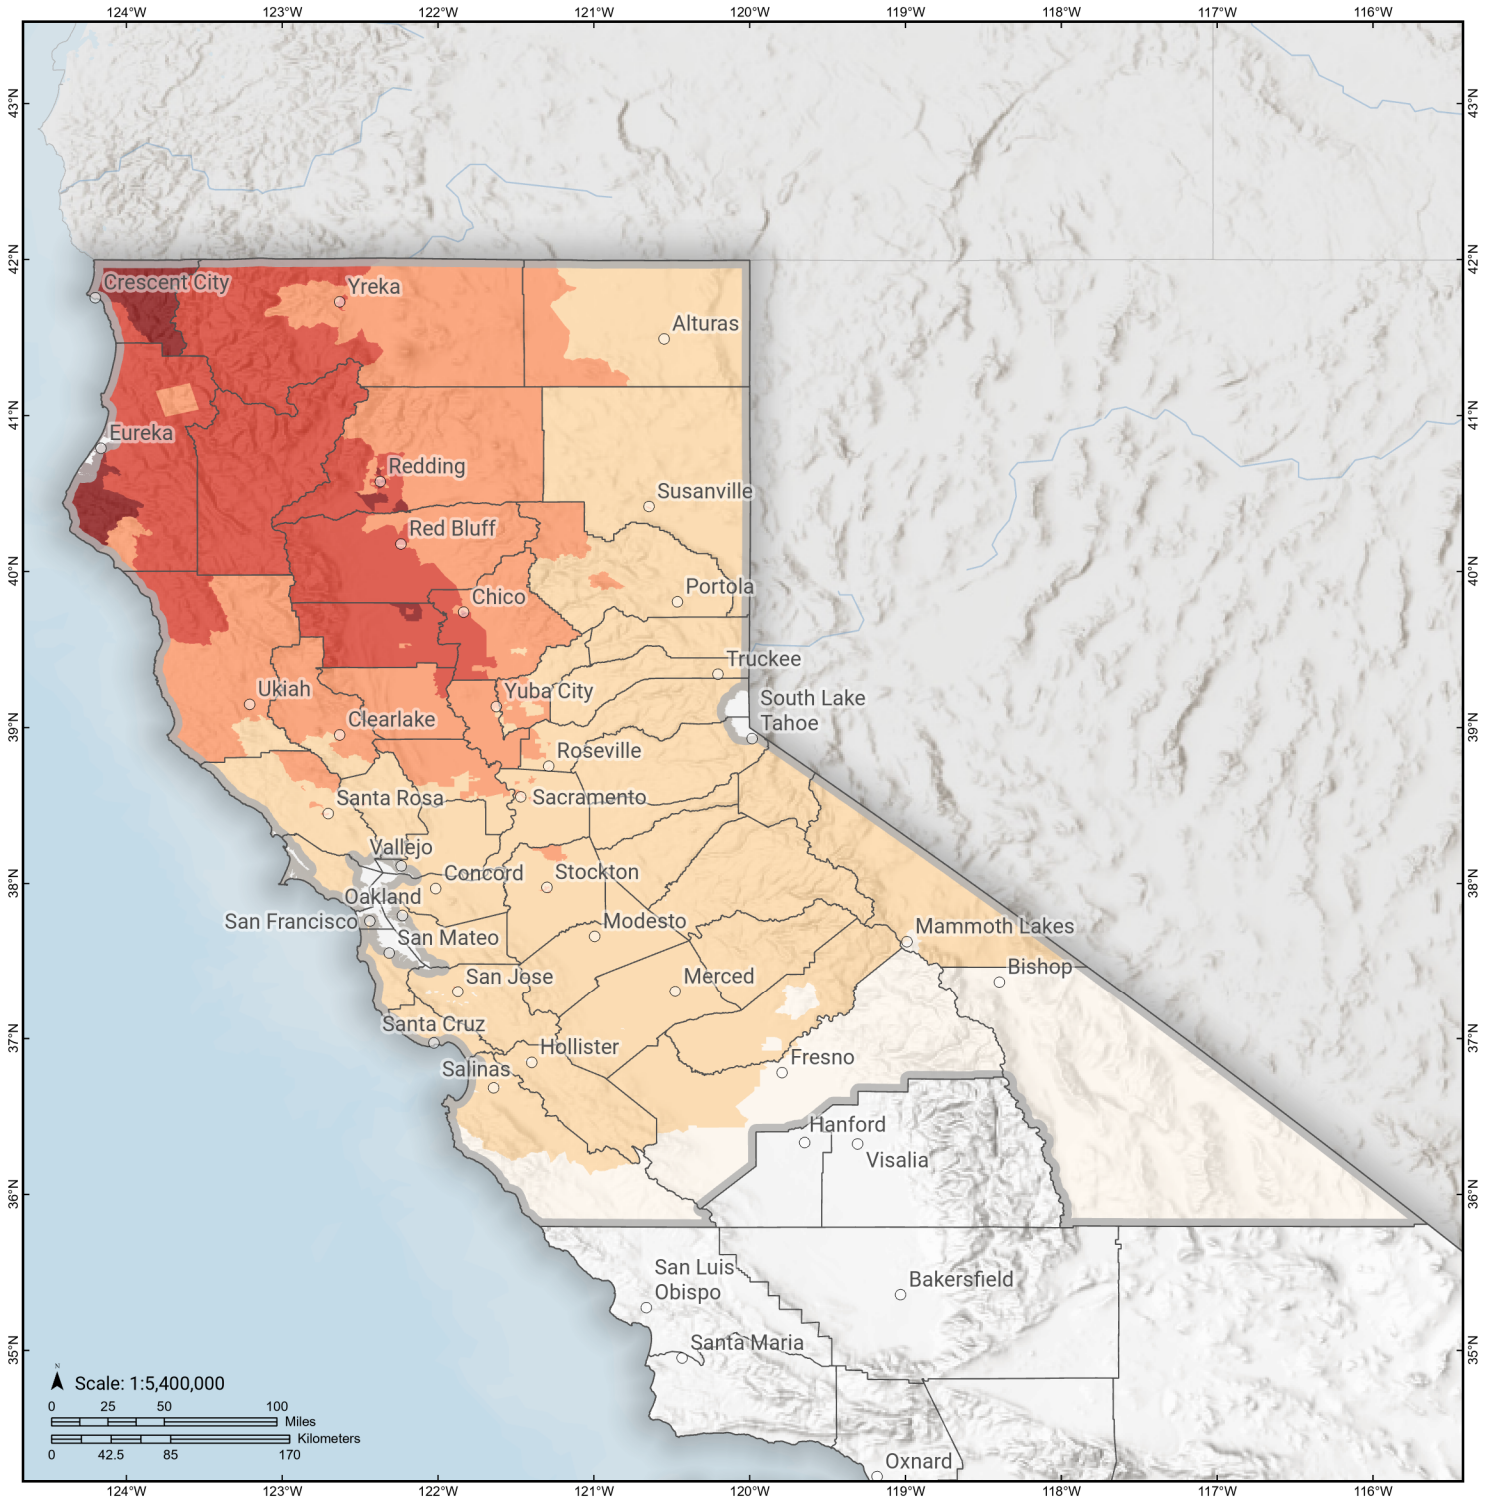

Cascadia Megathrust

Debris Generated by Census Tract

Study Region: Cascadia Megathrust - whole CSZ Characteristic largest M branch
Scenario: cascadia_sub0_m9p34_se

Debris Generated (in tons)