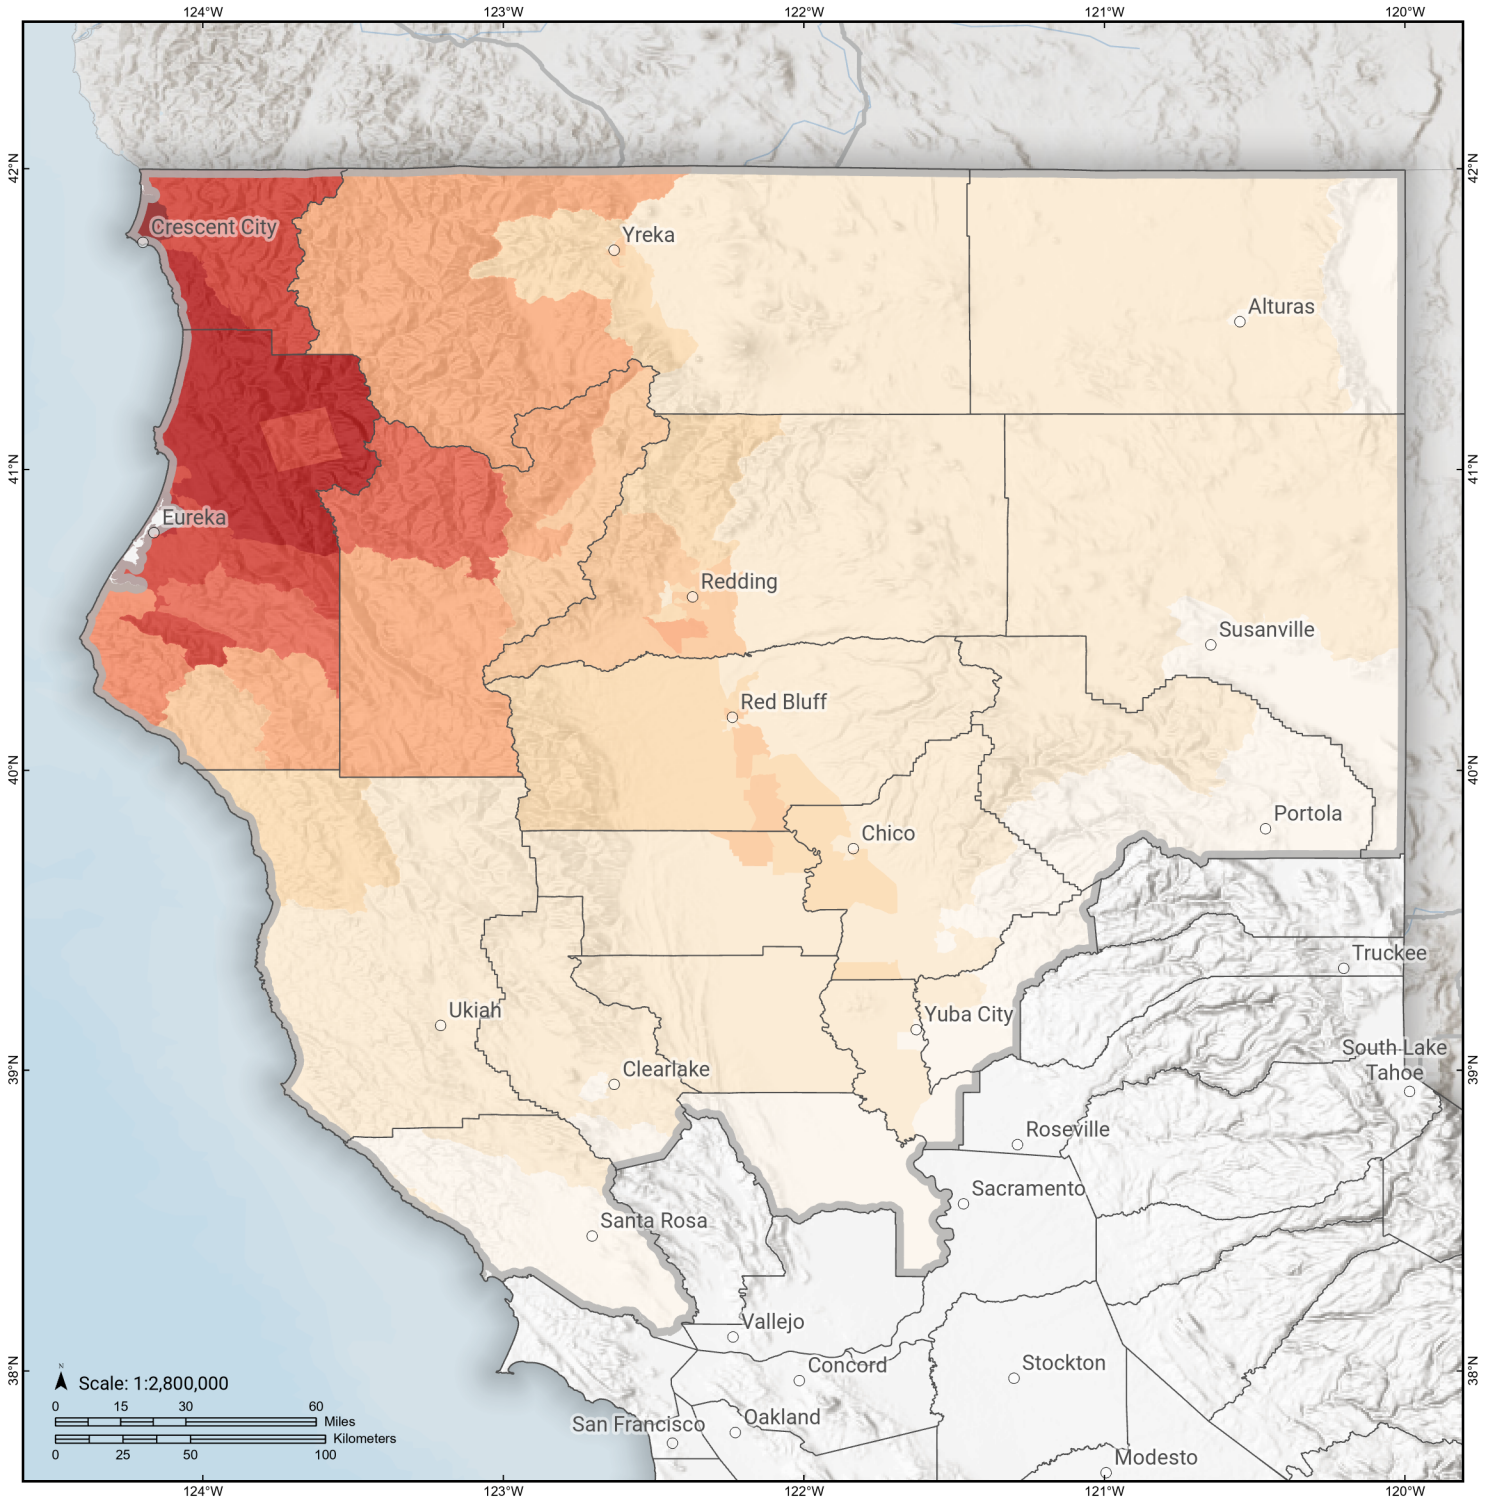

Big Lagoon - Bald Mtn

Debris Generated by Census Tract

Study Region: Big Lagoon - Bald Mtn
Scenario: biglagoonbaldmtn2011_m7p87_se

Debris Generated (in tons)