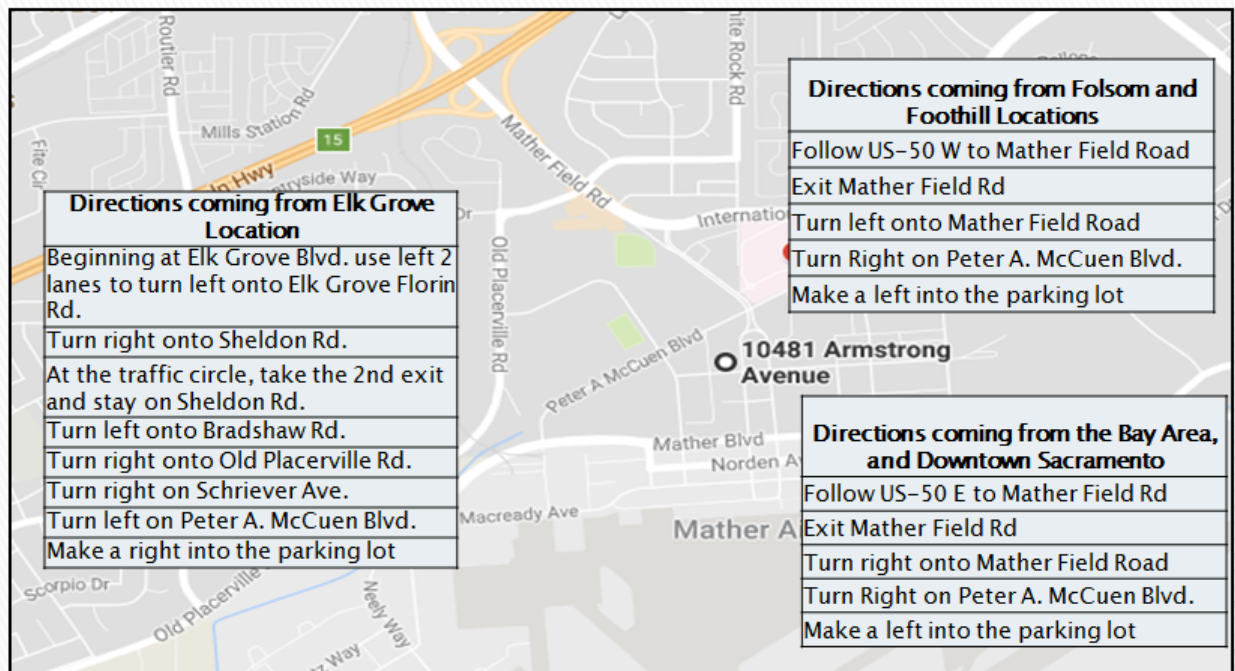

Parking Instructions for Cal OES Visitors

The Cal OES Mather HQ parking lot will be closed due to solar project construction. All visitors and guests must park at the temporary parking lot located at:

**10481 Armstrong Avenue
Mather, CA 95655**

Shuttle services to and from the temporary parking location will be available from 6:00 AM to 6:00 PM. Visitors requiring ADA parking and reasonable accommodations will have access to the Cal OES visitor parking. A parking pass will be available at the security desk and must be displayed on the dash of the driver's side window of the vehicle.

For questions and further information, please contact the meeting organizer.

Directions from different parts of Sacramento and the surrounding areas

Map of shuttle route to and from Mather HQ