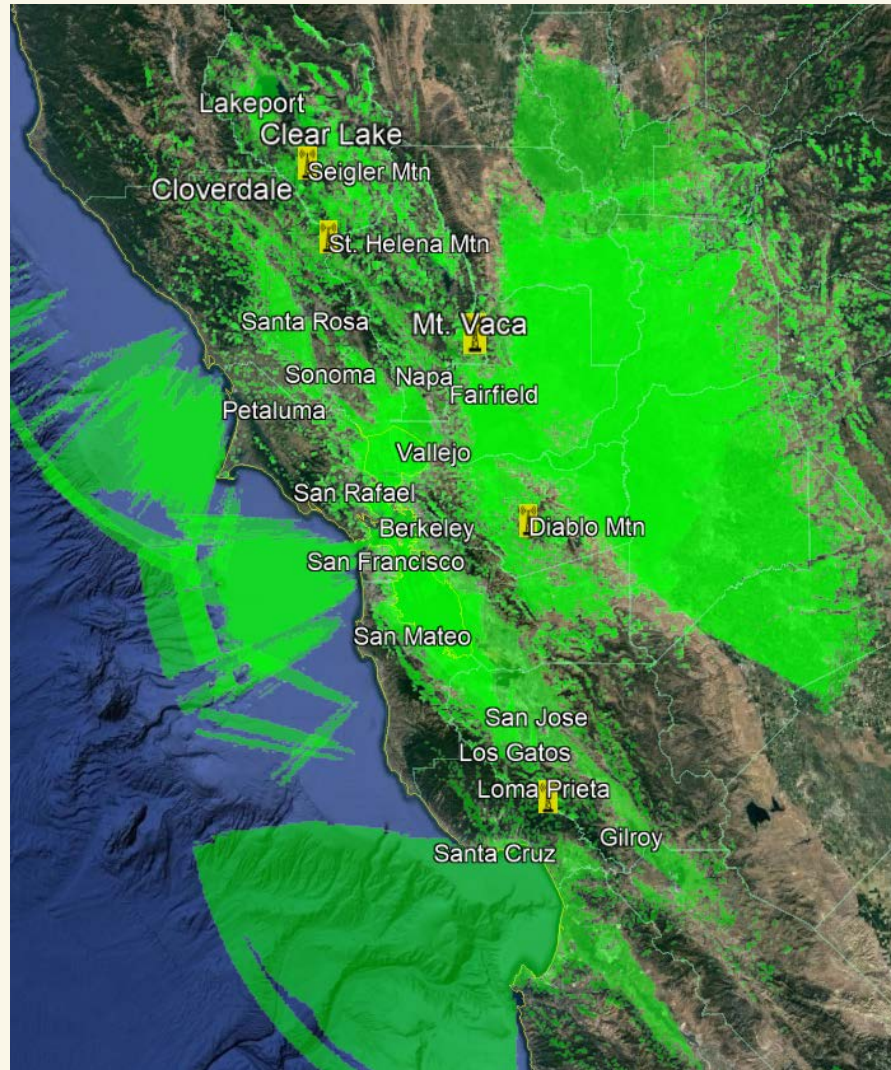

# PHASE 2 BAY AREA REGION: CLEAR LAKE TO SANTA CRUZ

## PREDICTED COVERAGE, SPRING 2021

This is a map of Phase 2 showing the predicted coverage in the Bay Area Region from Clear Lake to Santa Cruz. This region is expected to be operational in wide area trunking in the Spring of 2021.

The map shows five repeater sites installed, out of the nine planned in the region, located at Seigler Mountain, Mount Saint Helena, Vaca Mountain, Diablo Mountain, and Loma Prieta Peak.