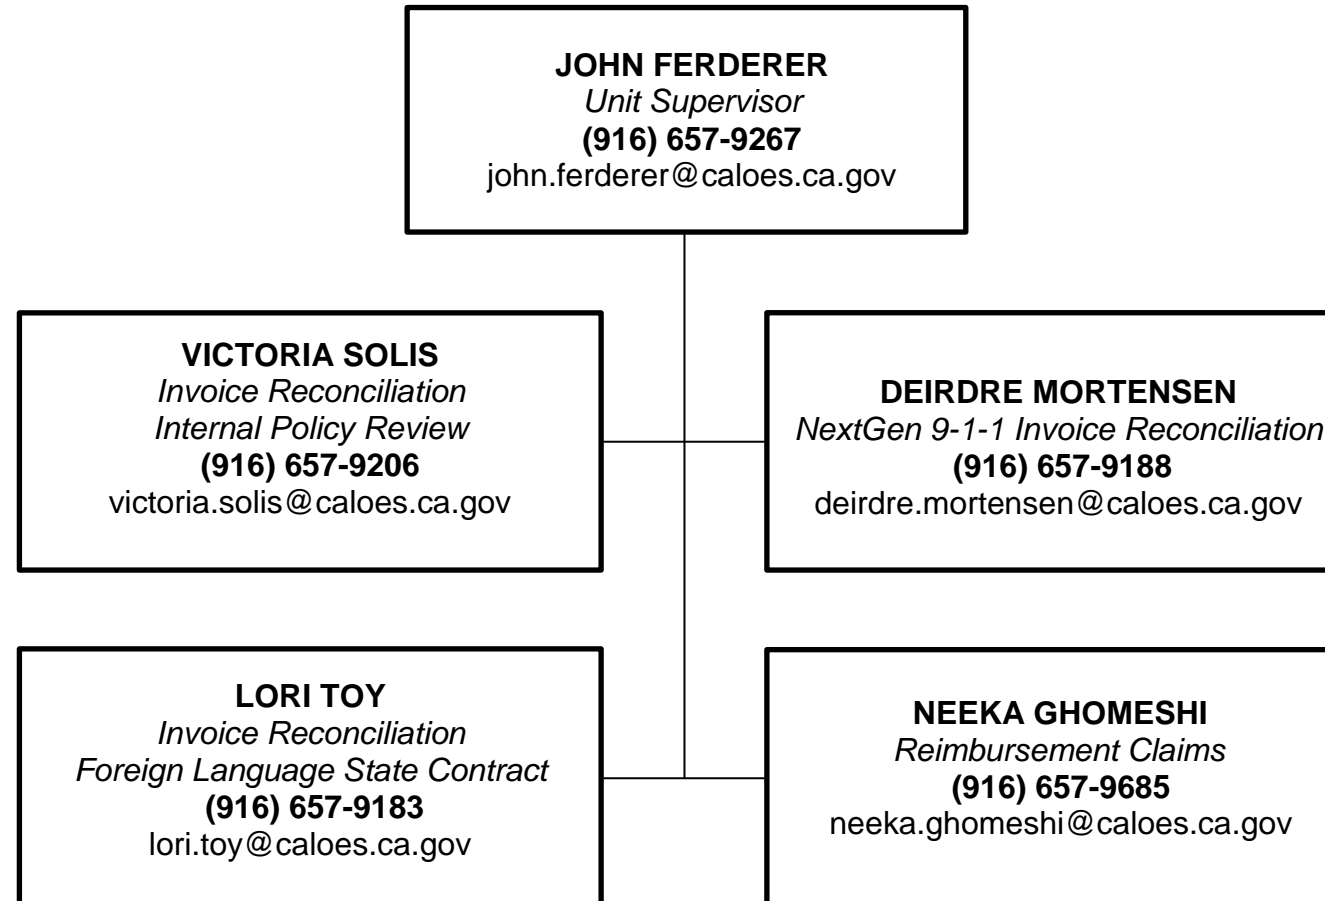

Mail and Delivery Address

Public Safety Communications
CA 9-1-1 Branch
601 Sequoia Pacific Blvd. MS-911
Sacramento, CA 95811-0231

California 9-1-1 Emergency Communications Branch

Reconciliation Unit

Office Contact Information

Main Line: (916) 657-9369
CA911Branch@caloes.ca.gov
www.caloes.ca.gov/911