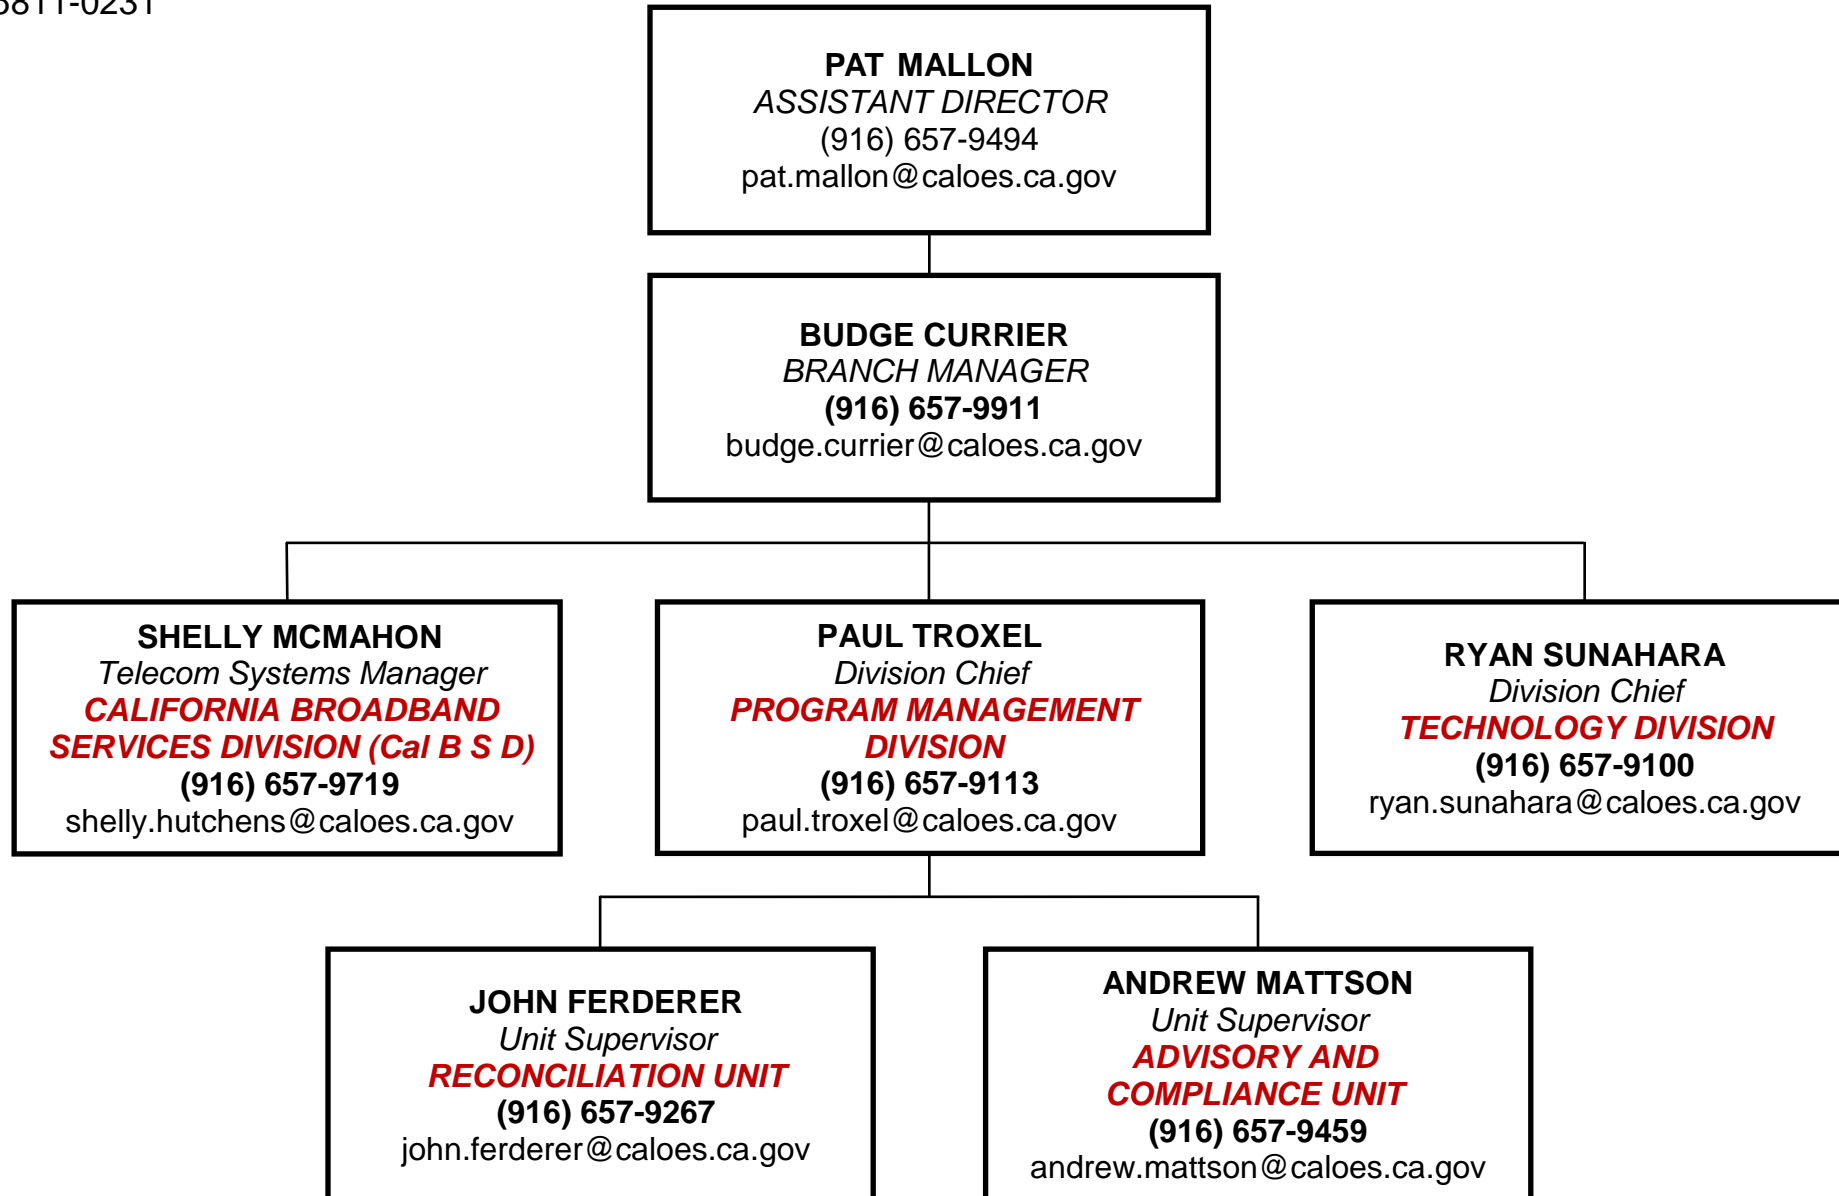

Mail and Delivery Address

Public Safety Communications
CA 9-1-1 Branch
601 Sequoia Pacific Blvd. MS-911
Sacramento, CA 95811-0231

California 9-1-1 Emergency Communications Branch

Office Contact Information

Main Line: (916) 657-9369
CA911Branch@caloes.ca.gov
www.caloes.ca.gov/911

Leadership