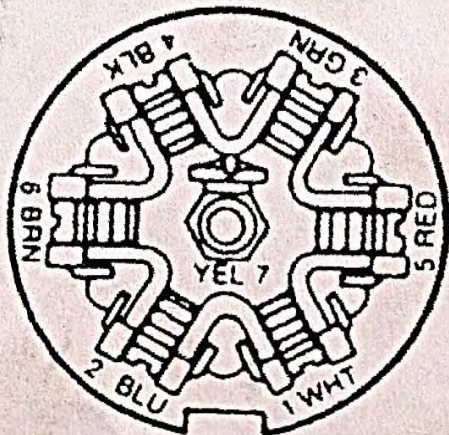

Typical Wiring Diagram for 7-Pole RV Connectors

Vehicle End

Trailer end

- | | | |
|---|---------------------|--------|
| 1 | Ground | White |
| 2 | Electric Brakes | Blue |
| 3 | Tail Running Lights | Green |
| 4 | Battery | Black |
| 5 | LH Stop & Turn | Red |
| 6 | RH Stop & Turn | Brown |
| 7 | Auxiliary | Yellow |

ate wires by function only. Color coding is not standard among all manufacturers.

7-WAY CAR END (flat pin RV)

7-WAY TRAILER END

wiring diagram switches terminals (A) and (S).