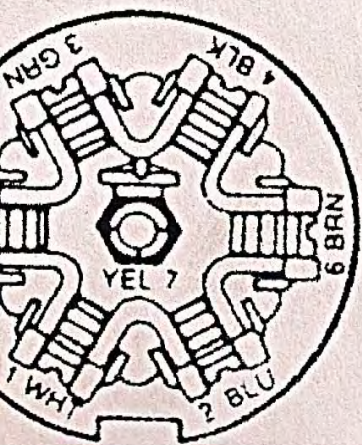

Typical Wiring Diagram for 7-Pole RV Connectors

Vehicle End

Trailer end

- | | | |
|---|---------------------|--------|
| 1 | Ground | White |
| 2 | Electric Brakes | Blue |
| 3 | Tail Running Lights | Green |
| 4 | Battery | Black |
| 5 | LH Stop & Turn | Red |
| 6 | RH Stop & Turn | Brown |
| 7 | Auxiliary | Yellow |

ate wires by function only. Color coding is not standard among all manufacturers.

7-WAY CAR END (flat pin RV)

7-WAY TRAILER END

wiring diagram switches terminals (A) and (S).