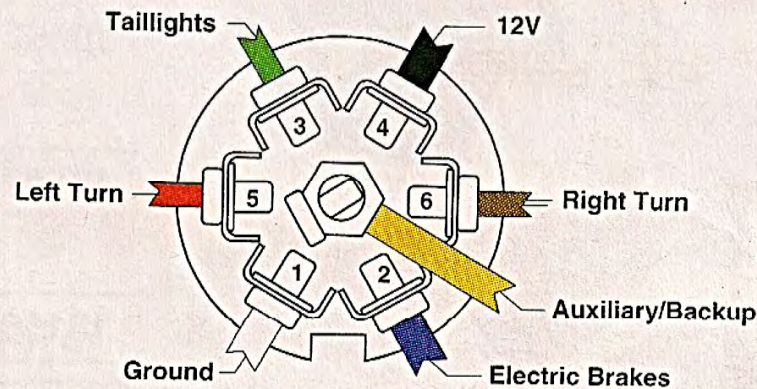

Typical Wiring Diagram for 7-Pole RV Connectors

Vehicle End

Trailer end

- | | | |
|---|---------------------|--------|
| 1 | Ground | White |
| 2 | Electric Brakes | Blue |
| 3 | Tail Running Lights | Green |
| 4 | Battery | Black |
| 5 | LH Stop & Turn | Red |
| 6 | RH Stop & Turn | Brown |
| 7 | Auxiliary | Yellow |

ate wires by function only. Color coding is not standard among all manufacturers.

7-WAY CAR END (flat pin RV)

7-WAY TRAILER END

wiring diagram switches terminals (A) and (S).