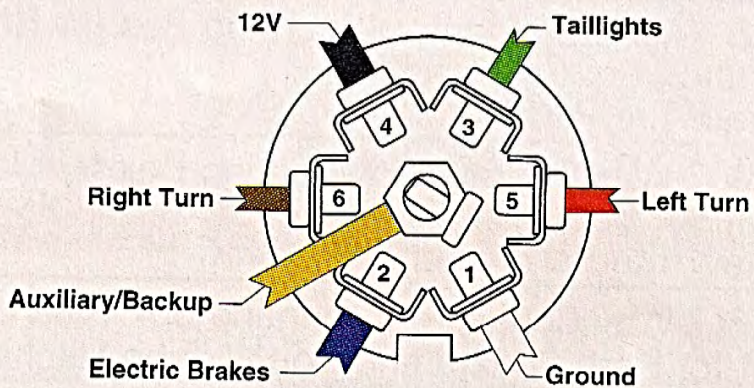

Typical Wiring Diagram for 7-Pole RV Connectors

Vehicle End

Trailer end

- | | | |
|---|---------------------|--------|
| 1 | Ground | White |
| 2 | Electric Brakes | Blue |
| 3 | Tail Running Lights | Green |
| 4 | Battery | Black |
| 5 | LH Stop & Turn | Red |
| 6 | RH Stop & Turn | Brown |
| 7 | Auxiliary | Yellow |

ate wires by function only. Color coding is not standard among all manufacturers.

7-WAY CAR END (flat pin RV)

7-WAY TRAILER END

wiring diagram switches terminals (A) and (S).